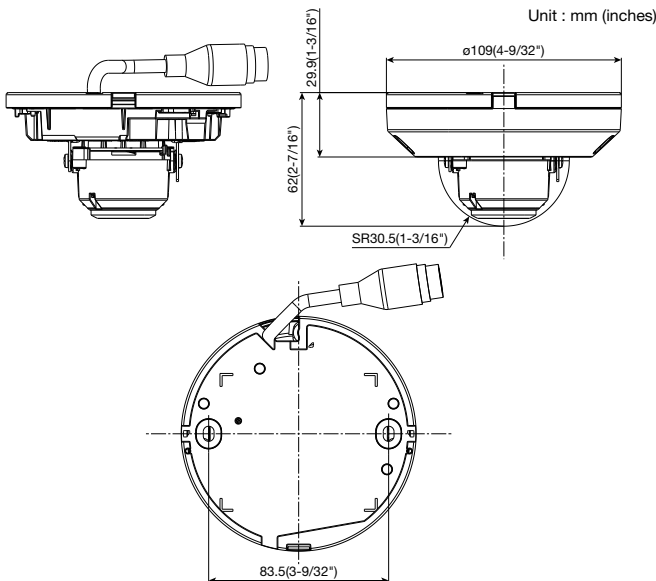

*1 Converted value

*2 When "4:3(30fps mode)" or "4:3(25fps mode)" is selected for "Image capture mode", "90 °" and "270 °" cannot be selected.

*3 Only when installation work is properly performed according to the Installation Guide and appropriate waterproof treatment is performed.

Appearance

Optional Accessories

Mount Bracket / Dome Cover / Other

Dome Cover (Smoke type) WV-QDC500S 	Ceiling Mount Bracket WV-QCL101-W (i-PRO white) *For indoor installation only	Wall Mount Bracket WV-QWL500-W (i-PRO white)
Adapter Box WV-QJB500-W (i-PRO white) (This bracket requires WV-QWL500-W.)	Pole Mount Bracket WV-QPL500-W (i-PRO white) 	Corner Mount Bracket WV-QCN500-W (i-PRO white)

*The brackets are available in three colors, i-PRO white, Light gray, and Fine silver. It is possible to use them in the different color combination.

Trademarks and registered trademarks

- iPad and iPhone are trademarks of Apple Inc., registered in the U.S. and other countries.
- Android is a trademark of Google LLC.
- ONVIF and the ONVIF logo are trademarks or registered trademarks of Onvif Inc.
- All other trademarks identified herein are the property of their respective owners.

Important

- Safety Precaution : Carefully read the Basic Information, Installation Guide and Operating Instructions before using this product.
- Panasonic cannot be responsible for the performance of the network and/or other manufacturers' products used on the network.

• Masses and dimensions are approximate. • Specifications are subject to change without notice.

DISTRIBUTED BY :

Panasonic i-PRO Sensing Solutions Co., Ltd.

<https://ipro.panasonic.com>

<https://security.panasonic.com>

<https://www.facebook.com/Panasonicnetworkcamera/>

(2A-243AL)