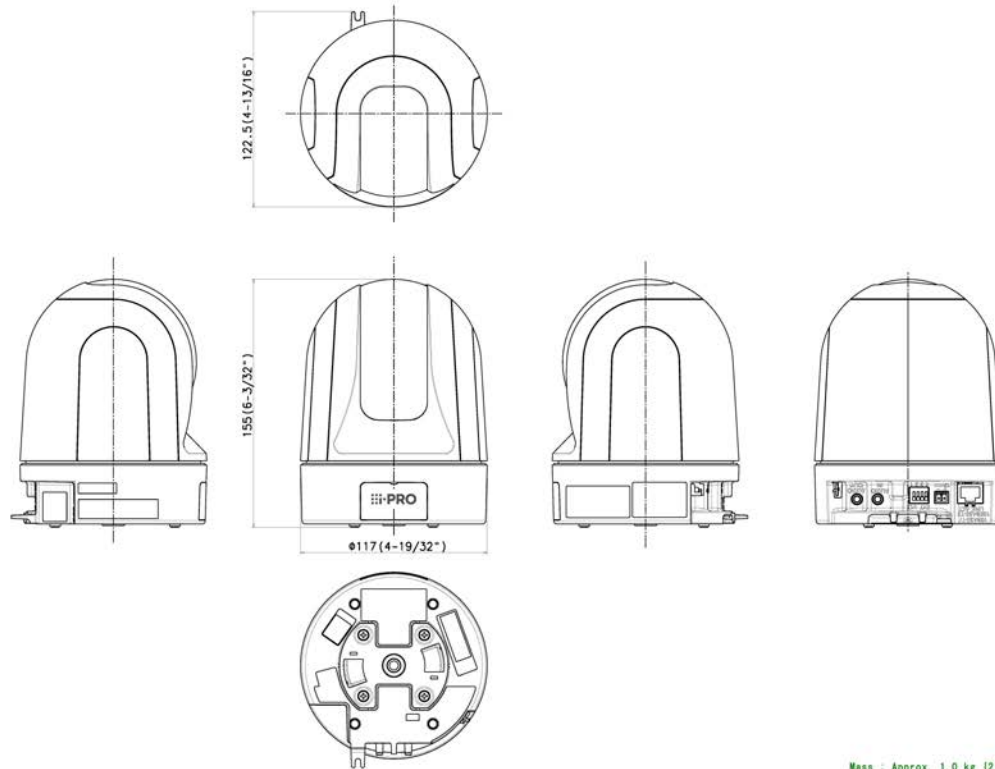

APPEARANCE

Mass : Approx. 1.0 kg (2.41 lbs)