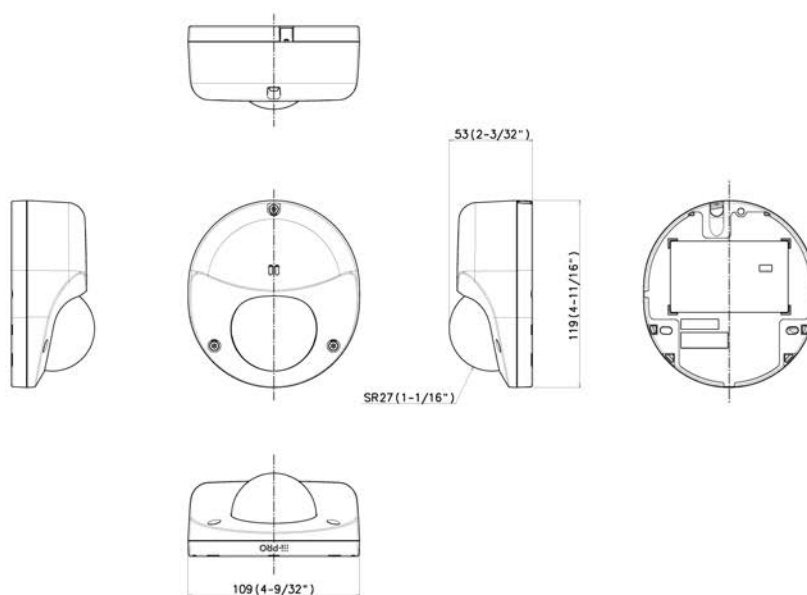

# APPEARANCE

Mass : Approx. 550 g (1.21 lbs)

Unit : mm