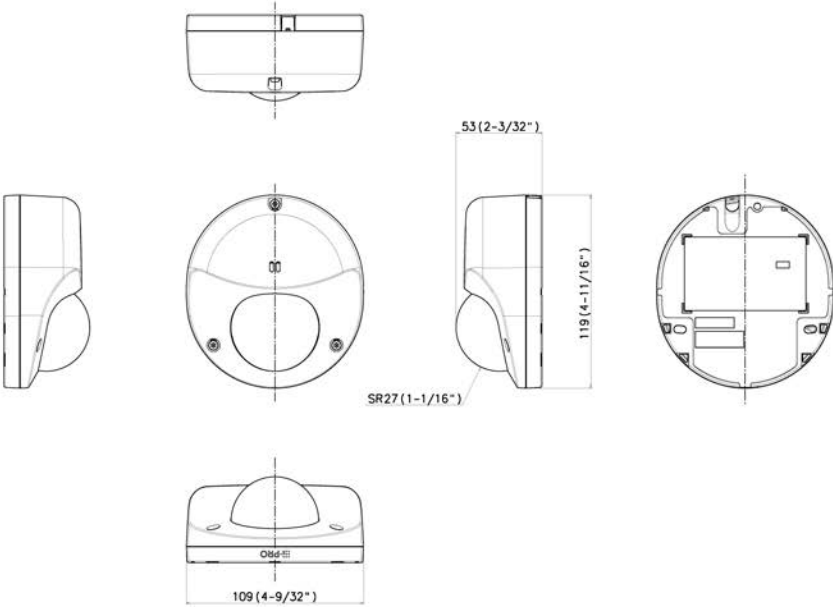

Dimensions	109 mm (W) x 53 mm (H) x119 mm (D) {4-19/64inches (W) x 2-3/32 inches (H) x 4-11/16 inches (D)}
Mass (approx.)	approx. 455g {1.00 lbs}
Finish	Main body: Aluminum die cast, i-PRO white Dome cover: PC resin, Clear
Other	Tamper-resistant enclosure *5

WV-SDB032G
i-PRO SD Memory Card

WV-QDC505C
Dome Cover

WV-CW6SA
Dome Cover

APPEARANCE

Mass : Approx. 550 g (1.21 lbs)

Unit : mm