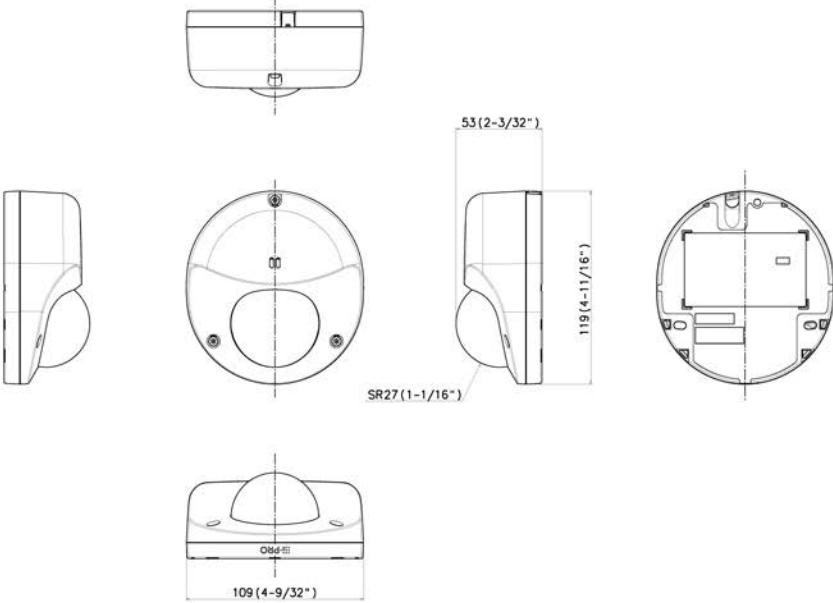

APPEARANCE

Mass : Approx. 550 g (1.21 lbs)

Unit : mm