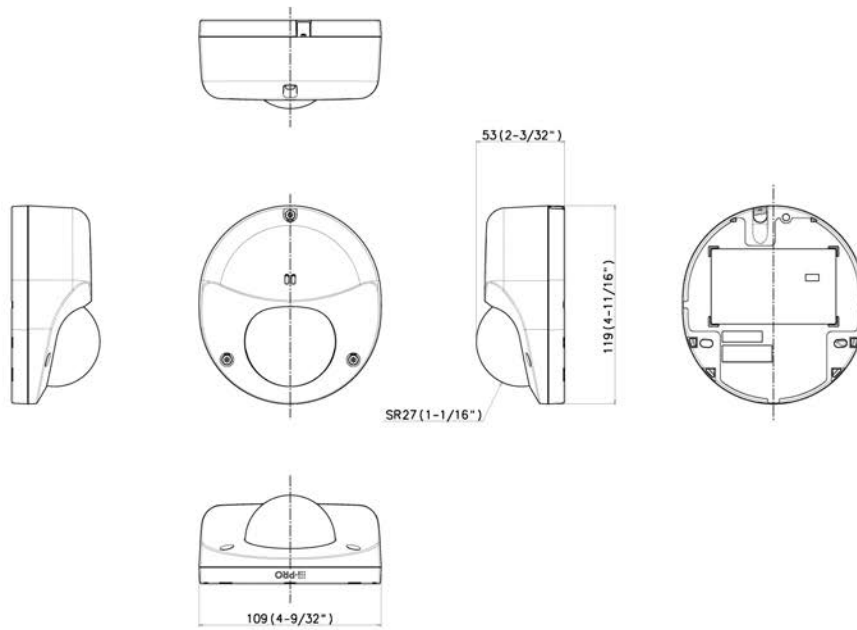

Wind Resistance	Up to 40 m/s (approx. 89 mph)
Dimensions	109 mm (W) × 53 mm (H) × 109 mm (D){4-19/64inches (W) × 2-3/32 inches (H) × 4-19/64 inches (D)}
Mass (Approx.)	approx. 450g (0.99 lbs)
Finish	Main body: Aluminum die cast,i-PRO white / Front panel:PC resin,Clear

WV-SDB256G
i-PRO SD Memory Card

WV-SDB128G
i-PRO SD Memory Card

WV-SDB064G
i-PRO SD Memory Card

WV-SDB032G
i-PRO SD Memory Card

APPEARANCE

Mass : Approx. 550 g [1.21 lbs]

Unit: mm