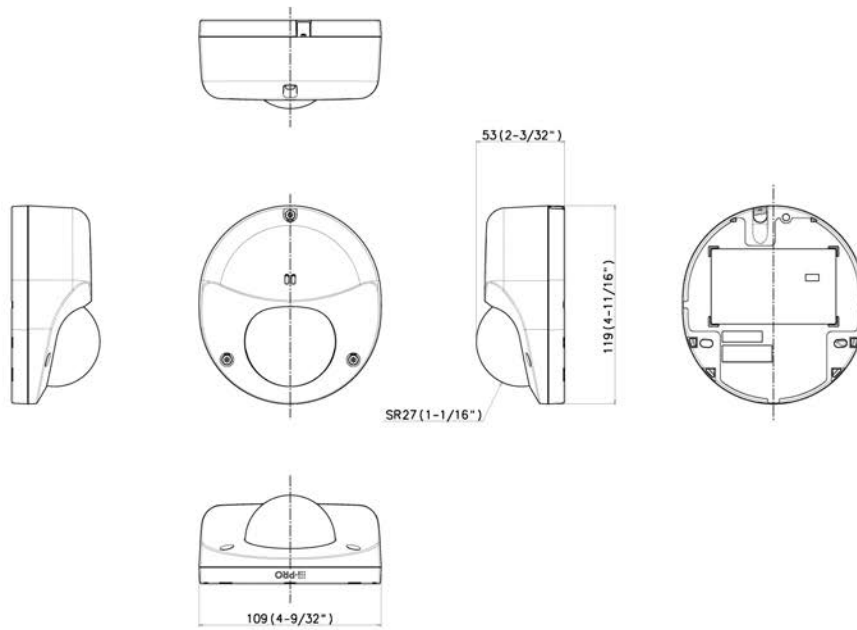

WV-SDB256G
i-PRO SD Memory Card

WV-SDB128G
i-PRO SD Memory Card

WV-SDB064G
i-PRO SD Memory Card

WV-SDB032G
i-PRO SD Memory Card

APPEARANCE

Mass : Approx. 550 g [1.21 lbs]

Unit: mm