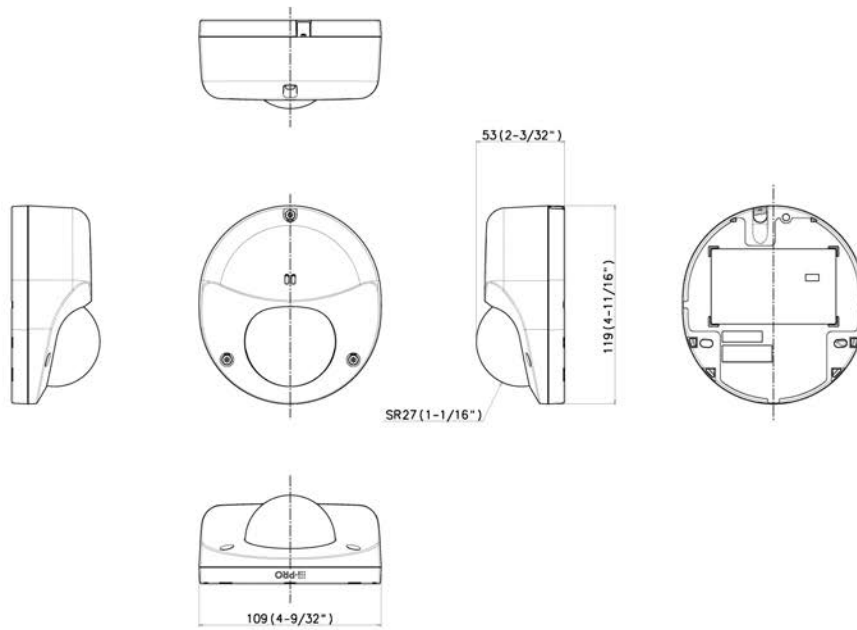

# APPEARANCE

Mass : Approx. 550 g [1.21 lbs]

Unit: mm