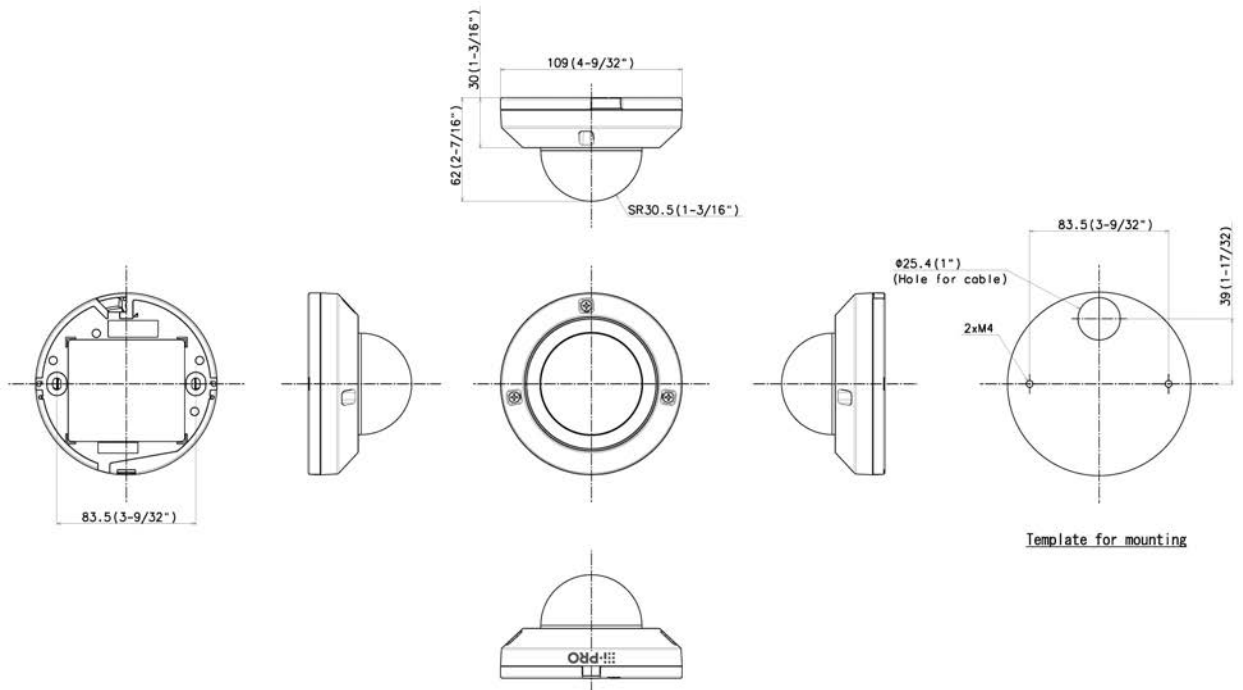

WV-SDB256G
i-PRO SD Memory Card

WV-SDB128G
i-PRO SD Memory Card

WV-SDB064G
i-PRO SD Memory Card

WV-SDB032G
i-PRO SD Memory Card

APPEARANCE

Mass : Approx. 250 g [0.55 lbs]

Unit : mm