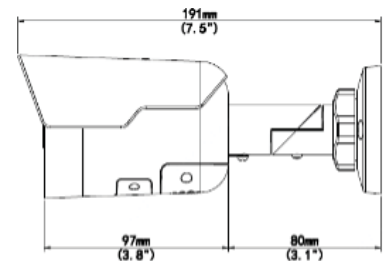

Technical Specifications

Device			
Image Sensor:	1/2.7", 8.0 Megapixel, Progressive Scan, CMOS		
Min Illumination:	Color: 0.01Lux (F2.0, AGC ON) 0Lux with IR on		
Shutter Time:	Auto/Manual, 1 ~ 1/100000s		
Lens:	4.0mm@F2.0		
WDR:	120dB		
S/N:	>56dB		
Angle of View:	H: 86.5°, V: 44.1°, O: 112.5°		
Angle Adjustment:	Pan: 0° ~ 360°	Tilt: 0° ~ 90°	Rotate: 0° ~ 360°
3-Axis Adjustment:	Yes		
Day & Night:	IR-cut filter with auto switch (ICR)		
IR Range:	Up to 30m (98 ft) IR range		
Compression Standard			
Video Compression:	H.265, H.264, MJPEG		
Video Bit Rate:	128 Kbps~16 Mbps		
Triple Stream:	Yes		
Analytics:	Cross Line, Intrusion, Enter Area, Leave Area Detection. Motion Detection, Tampering Alarm, Audio Detection.		
Image			
Max. Image Resolution:	3840 x 2160		
Frame Rate:	20fps (3840 x 2160)		
ROI Codec:	Up to 8 Areas		
Image Setting:	White Balance, Digital Noise Reduction, Smart IR, Flip, Dewarping, HLC, BLC		

Technical Specifications

Network					
Alarm Light:	Supported				
Protocols:	IPv4, IGMP, ICMP, ARP, TCP, UDP, DHCP, RTP, RTSP, RTCP, DNS, DDNS, NTP, FTP, UPnP, HTTP, HTTPS, SNMP, SMTP, 802.1x, QoS, RTMP, SSL/TLS, SSH				
Interface					
Communication Interface:	1 RJ45 10M/100M Base-TX Ethernet				
Edge Storage:	Micro SD, up to 256GB				
Audio Compression:	G.711				
DORI					
DORI	Lens (mm)	Detect (m)	Observe (m)	Recognize (m)	Identify (m)
Distance:	4.0	120.0	48.0	24.0	12.0
General					
Safety:	CE: EN 62368-1, UL: UL 62368-1				
EMC:	FCC: FCC Part15, CE EMC: EN55032/ EN55024/ EN IEC 61000-3-2/ EN 61000-3-3				
Operating Conditions:	Temperature:-30°C ~ 60°C (-22°F ~ 140°F) Humidity: ≤95% RH (non-condensing)				
Power Consumption:	Max 10.5W				
Power Supply:	DC 12V±25%, PoE (IEEE 802.3af)				
Weather Proof Rating:	IP67				
Vandal Resistant:	-				
Dimensions:	91 × 75 × 74mm (7.5" × 3.0" × 2.9")				
Weight:	0.41kg (0.90lb)				
Software:	No license required for use with Video Insight Software				