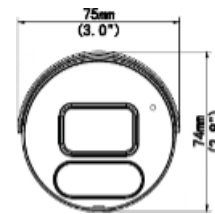

Technical Specifications

Device			
Image Sensor:	1/2.7", 8.0 Megapixel, Progressive Scan, CMOS		
Min Illumination:	Color: 0.01Lux (F2.0, AGC ON) 0Lux with IR on		
Shutter Time:	Auto/Manual, 1 ~ 1/100000s		
Lens:	4.0mm@F2.0		
WDR:	120dB		
S/N:	>56dB		
Angle of View:	H: 86.5°, V: 44.1°, O: 112.5°		
Angle Adjustment:	Pan: 0° ~ 360°	Tilt: 0° ~ 90°	Rotate: 0° ~ 360°
3-Axis Adjustment:	Yes		
Day & Night:	IR-cut filter with auto switch (ICR)		
IR Range:	Up to 30m (98 ft) IR range		
Compression Standard			
Video Compression:	H.265, H.264, MJPEG		
Video Bit Rate:	128 Kbps~16 Mbps		
Triple Stream:	Yes		
Analytics:	Cross Line, Intrusion, Enter Area, Leave Area Detection. Motion Detection, Tampering Alarm, Audio Detection.		
Image			
Max. Image Resolution:	3840 x 2160		
Frame Rate:	20fps (3840 x 2160)		
ROI Codec:	Up to 8 Areas		
Image Setting:	White Balance, Digital Noise Reduction, Smart IR, Flip, Dewarping, HLC, BLC		

Technical Specifications

Network					
Alarm Light:	Supported				
Protocols:	IPv4, IGMP, ICMP, ARP, TCP, UDP, DHCP, RTP, RTSP, RTCP, DNS, DDNS, NTP, FTP, UPnP, HTTP, HTTPS, SNMP, SMTP, 802.1x, QoS, RTMP, SSL/TLS, SSH				
Interface					
Communication Interface:	1 RJ45 10M/100M Base-TX Ethernet				
Edge Storage:	Micro SD, up to 256GB				
Audio Compression:	G.711				
DORI					
DORI	Lens (mm)	Detect (m)	Observe (m)	Recognize (m)	Identify (m)
Distance:	4.0	120.0	48.0	24.0	12.0
General					
Safety:	CE: EN 62368-1, UL: UL 62368-1				
EMC:	FCC: FCC Part15, CE EMC: EN55032/ EN55024/ EN IEC 61000-3-2/ EN 61000-3-3				
Operating Conditions:	Temperature:-30°C ~ 60°C (-22°F ~ 140°F) Humidity: ≤95% RH (non-condensing)				
Power Consumption:	Max 10.5W				
Power Supply:	DC 12V±25%, PoE (IEEE 802.3af)				
Weather Proof Rating:	IP67				
Vandal Resistant:	-				
Dimensions:	91 × 75 × 74mm (7.5" × 3.0" × 2.9")				
Weight:	0.41kg (0.90lb)				
Software:	No license required for use with Video Insight Software				