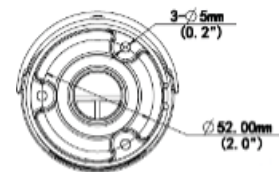

Technical Specifications

Device			
Image Sensor:	1/2.7", 8.0 Megapixel, Progressive Scan, CMOS		
Min Illumination:	Color: 0.01Lux (F2.0, AGC ON) 0Lux with IR on		
Shutter Time:	Auto/Manual, 1 ~ 1/100000s		
Lens:	4.0mm@F2.0		
WDR:	120dB		
S/N:	>56dB		
Angle of View:	H: 86.5°, V: 44.1°, O: 112.5°		
Angle Adjustment:	Pan: 0° ~ 360°	Tilt: 0° ~ 90°	Rotate: 0° ~ 360°
3-Axis Adjustment:	Yes		
Day & Night:	IR-cut filter with auto switch (ICR)		
IR Range:	Up to 30m (98 ft) IR range		
Compression Standard			
Video Compression:	H.265, H.264, MJPEG		
Video Bit Rate:	128 Kbps~16 Mbps		
Triple Stream:	Yes		
Analytics:	Cross Line, Intrusion, Enter Area, Leave Area Detection. Motion Detection, Tampering Alarm, Audio Detection.		
Image			
Max. Image Resolution:	3840 x 2160		
Frame Rate:	20fps (3840 x 2160)		
ROI Codec:	Up to 8 Areas		
Image Setting:	White Balance, Digital Noise Reduction, Smart IR, Flip, Dewarping, HLC, BLC		

Technical Specifications

Network					
Alarm Light:	Supported				
Protocols:	IPv4, IGMP, ICMP, ARP, TCP, UDP, DHCP, RTP, RTSP, RTCP, DNS, DDNS, NTP, FTP, UPnP, HTTP, HTTPS, SNMP, SMTP, 802.1x, QoS, RTMP, SSL/TLS, SSH				
Interface					
Communication Interface:	1 RJ45 10M/100M Base-TX Ethernet				
Edge Storage:	Micro SD, up to 256GB				
Audio Compression:	G.711				
DORI					
DORI	Lens (mm)	Detect (m)	Observe (m)	Recognize (m)	Identify (m)
Distance:	4.0	120.0	48.0	24.0	12.0
General					
Safety:	CE: EN 62368-1, UL: UL 62368-1				
EMC:	FCC: FCC Part15, CE EMC: EN55032/ EN55024/ EN IEC 61000-3-2/ EN 61000-3-3				
Operating Conditions:	Temperature:-30°C ~ 60°C (-22°F ~ 140°F) Humidity: ≤95% RH (non-condensing)				
Power Consumption:	Max 10.5W				
Power Supply:	DC 12V±25%, PoE (IEEE 802.3af)				
Weather Proof Rating:	IP67				
Vandal Resistant:	-				
Dimensions:	91 × 75 × 74mm (7.5" × 3.0" × 2.9")				
Weight:	0.41kg (0.90lb)				
Software:	No license required for use with Video Insight Software				