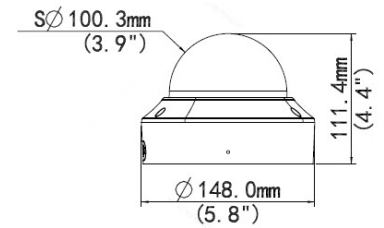

Overview

- 8 Megapixel IR
- True WDR 120dB
- 2.8mm to 12mm varifocal lens
- H.265, H.264, MJPEG
- Support 9:16 Corridor Mode
- IP67, IK10
- Built-in Mic
- NDAA Compliant
- ONVIF Profile G, S, T

Technical Specifications

Device			
Image Sensor:	1/2.8", 8.0 Megapixel, Progressive Scan CMOS		
Min Illumination:	Color: 0.003Lux (F1.6, AGC ON) 0Lux with IR		
Shutter Time:	Auto/Manual, 1 ~ 1/100000s		
Lens:	2.8 ~ 12mm, AF automatic focusing and motorized zoom lens		
WDR:	120 dB		
S/N:	>56dB		
Angle of View:	H: 107.4°~ 29.2°	V: 54.2°~ 16.3°	O: 111.0°~33.1°
Angle Adjustment:	Pan: 0° ~ 355°	Tilt: 0° ~ 80°	Rotate: 0° ~ 355°
3-Axis Adjustment:	Yes		
Day & Night:	IR-Cut Filter with Auto Switch (ICR)		
IR Range:	Up to 40m (131ft) IR range		
Compression Standard			
Video Compression:	H.265, H.264, MJPEG		
Video Bit Rate:	128 Kbps~16 Mbps		
Triple Stream:	Yes		
Analytics:	Cross Line, Intrusion, Enter Area, Leave Area Detection; Motion Detection, Tampering Alarm, Audio Detection		
Image			
Max. Image Resolution:	3840 x 2160		
Frame Rate:	20fps (3840 x 2160)		
ROI Codec:	Up to 8 areas		
Image Setting:	White Balance, Digital Noise Reduction, Smart IR, Flip, Dewarping, HLC, BLC		