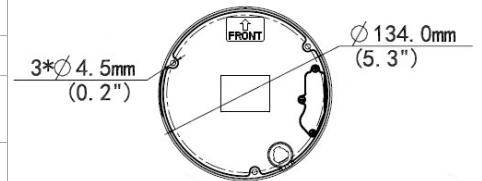

Device			
Image Sensor:	1/2.8", 8.0 Megapixel, Progressive Scan CMOS		
Min Illumination:	Color: 0.003Lux (F1.6, AGC ON) 0Lux with IR		
Shutter Time:	Auto/Manual, 1 ~ 1/100000s		
Lens:	2.8 ~ 12mm, AF automatic focusing and motorized zoom lens		
WDR:	120 dB		
S/N:	>56dB		
Angle of View:	H: 107.4°~ 29.2°	V: 54.2°~ 16.3°	O: 111.0°~33.1°
Angle Adjustment:	Pan: 0° ~ 355°	Tilt: 0° ~ 80°	Rotate: 0° ~ 355°
3-Axis Adjustment:	Yes		
Day & Night:	IR-Cut Filter with Auto Switch (ICR)		
IR Range:	Up to 40m (131ft) IR range		
Compression Standard			
Video Compression:	H.265, H.264, MJPEG		
Video Bit Rate:	128 Kbps~16 Mbps		
Triple Stream:	Yes		
Analytics:	Cross Line, Intrusion, Enter Area, Leave Area Detection; Motion Detection, Tampering Alarm, Audio Detection		
Image			
Max. Image Resolution:	3840 x 2160		
Frame Rate:	20fps (3840 x 2160)		
ROI Codec:	Up to 8 areas		
Image Setting:	White Balance, Digital Noise Reduction, Smart IR, Flip, Dewarping, HLC, BLC		

Technical Specifications

Network	
Alarm Channels:	1 Channel In 1 Channel Out
Protocols:	IPv4, IGMP, ICMP, ARP, TCP, UDP, DHCP, RTP, RTSP, RTCP, DNS, DDNS, NTP, FTP, UPnP, HTTP, HTTPS, SMTP, 802.1x, SNMP, QoS, RTMP, SSL/TLS, SSH
Interface	
Communication Interface:	1 RJ45 10M/100M Base-TX Ethernet
Edge Storage:	Micro SD, up to 256GB
Audio I/O:	Input: Impedance 35kΩ; Amplitude 2V [p-p] Output: Impedance 600Ω; Amplitude 2V [p-p] Built-in Mic or External Audio Input/Output
Audio Compression:	G.711
General	
Safety:	CE: EN 62368-1, UL: UL 62368-1
EMC:	FCC: FCC Part15, CE EMC: EN55032/ EN55024/ EN IEC 61000-3-2/ EN 61000-3-3
Operating Conditions:	Temperature: -30°C ~ 60°C (-22°F ~ 140°F), Humidity: ≤95% RH (Non-Condensing)
Power Consumption:	Max 9.0W
Power Supply:	DC 12V±25%, PoE (IEEE 802.3af)
Weather Proof Rating:	IP67
Vandal Resistant:	IK10
Dimensions:	Φ148 x 111mm (Ø5.8" x 4.4")
Weight:	0.97kg (2.14lb)
Software:	No license required for use with Video Insight Software