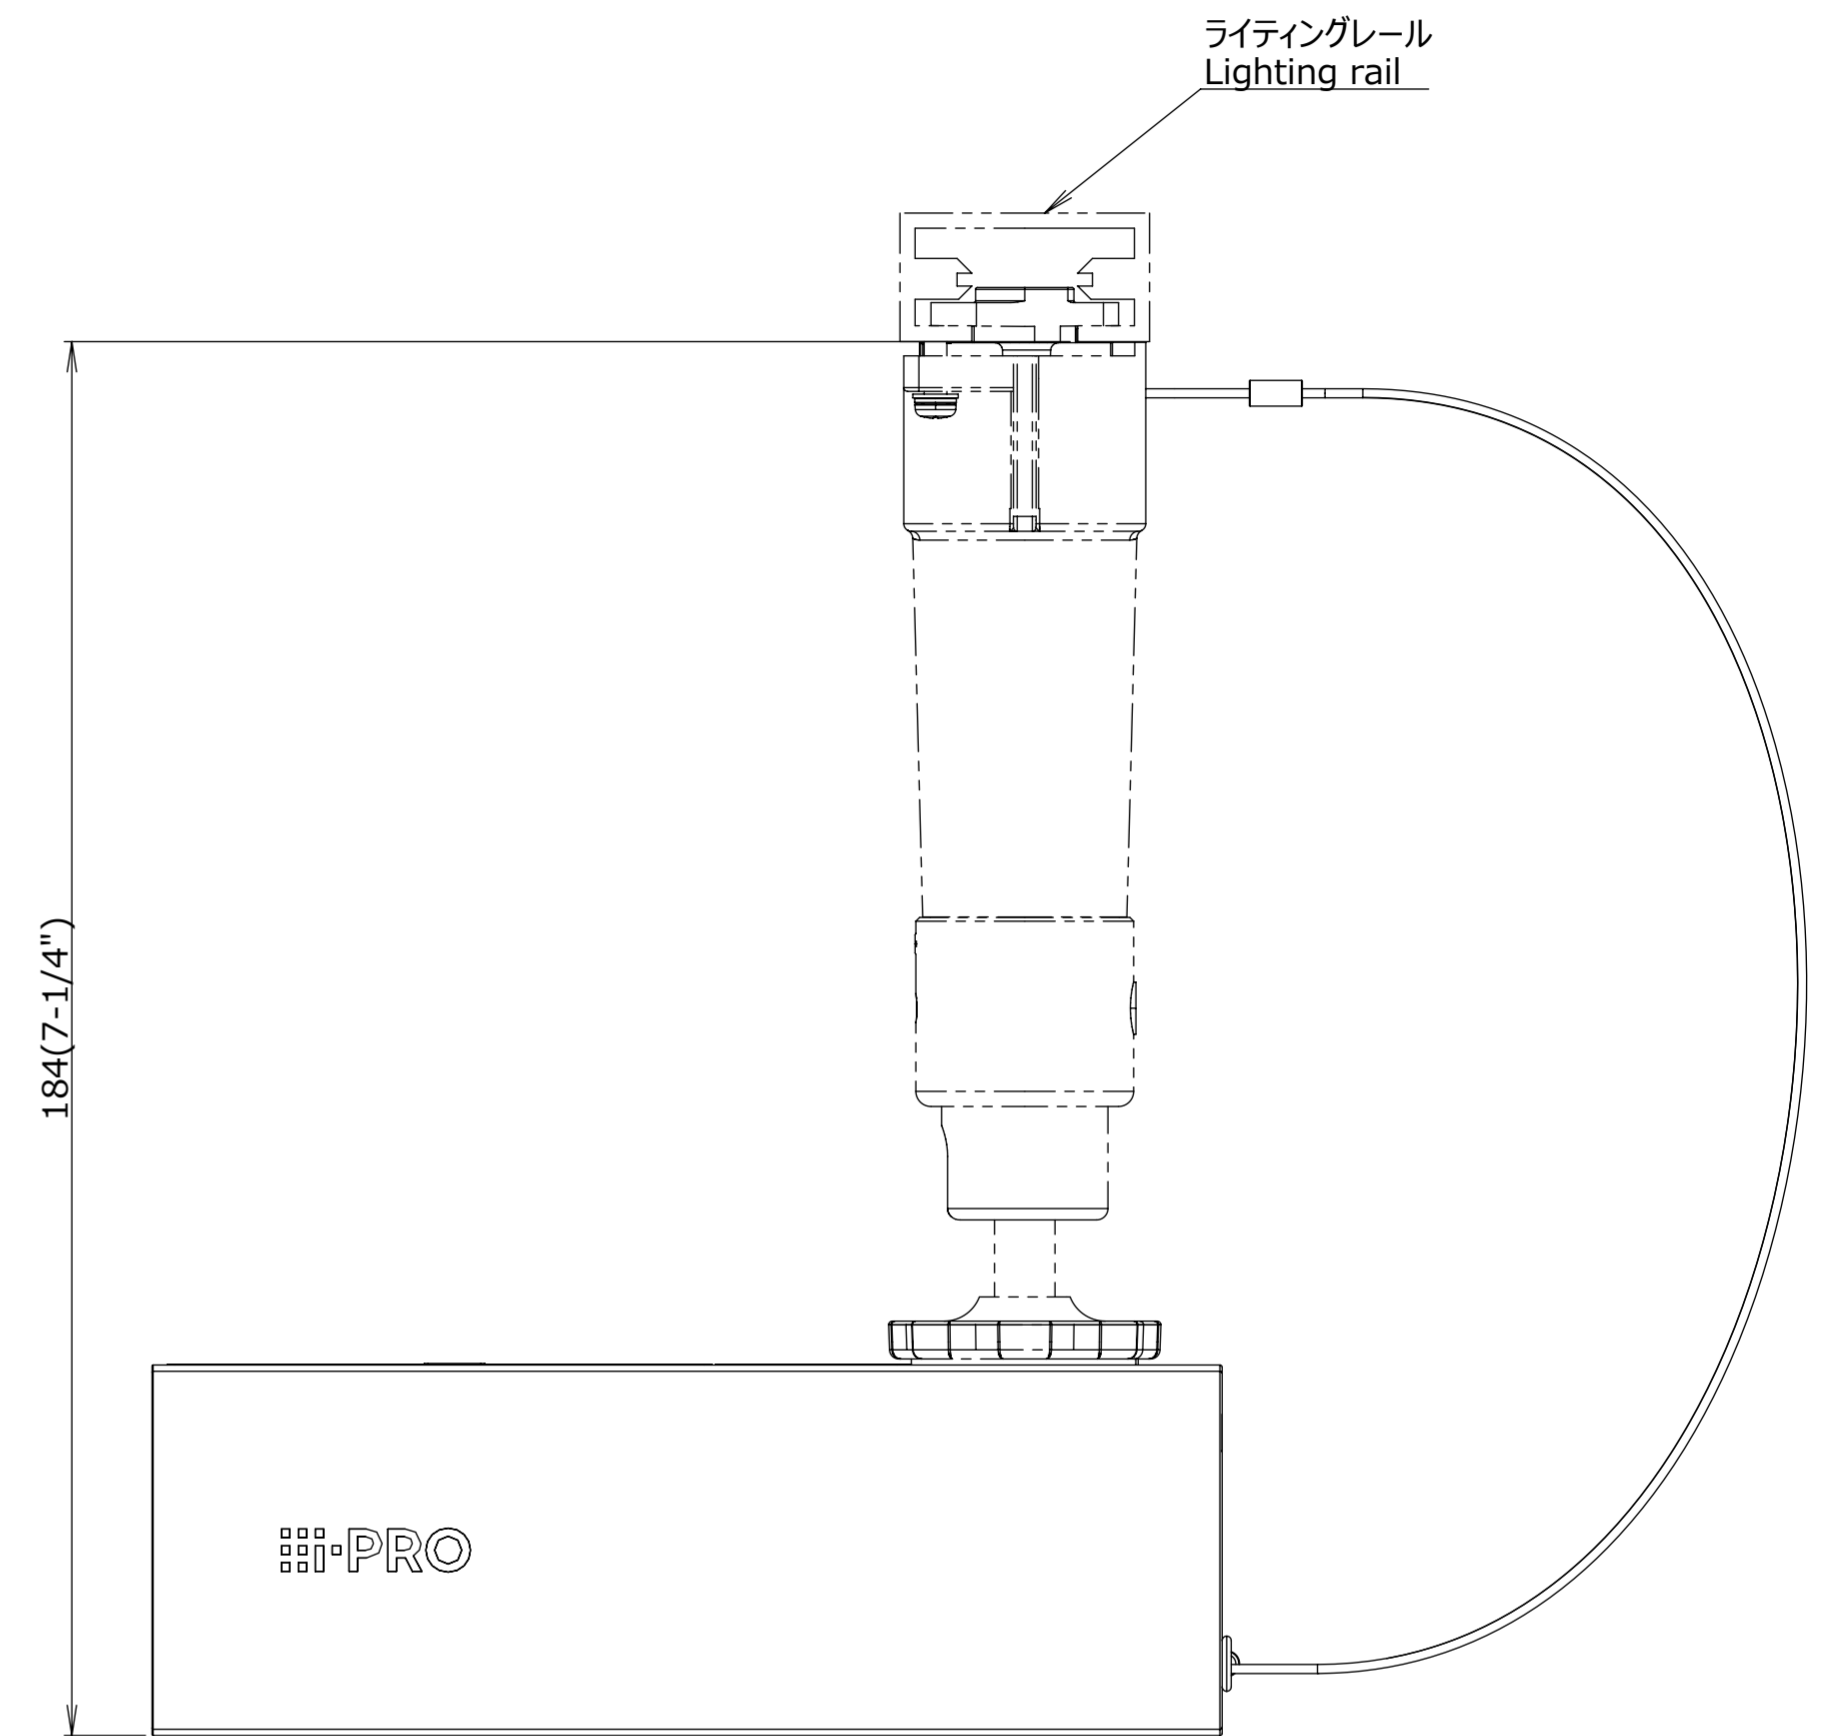

Slide cover open

Mass : Approx. 250 g {0.56 lbs}

S=2:1

S=2:1

S=1:1

金具との組み合わせ例  
Example of combination with bracket

Attach to WV-QCL102\*\*

Attach to WV-QLR100\*\*

Unit:mm