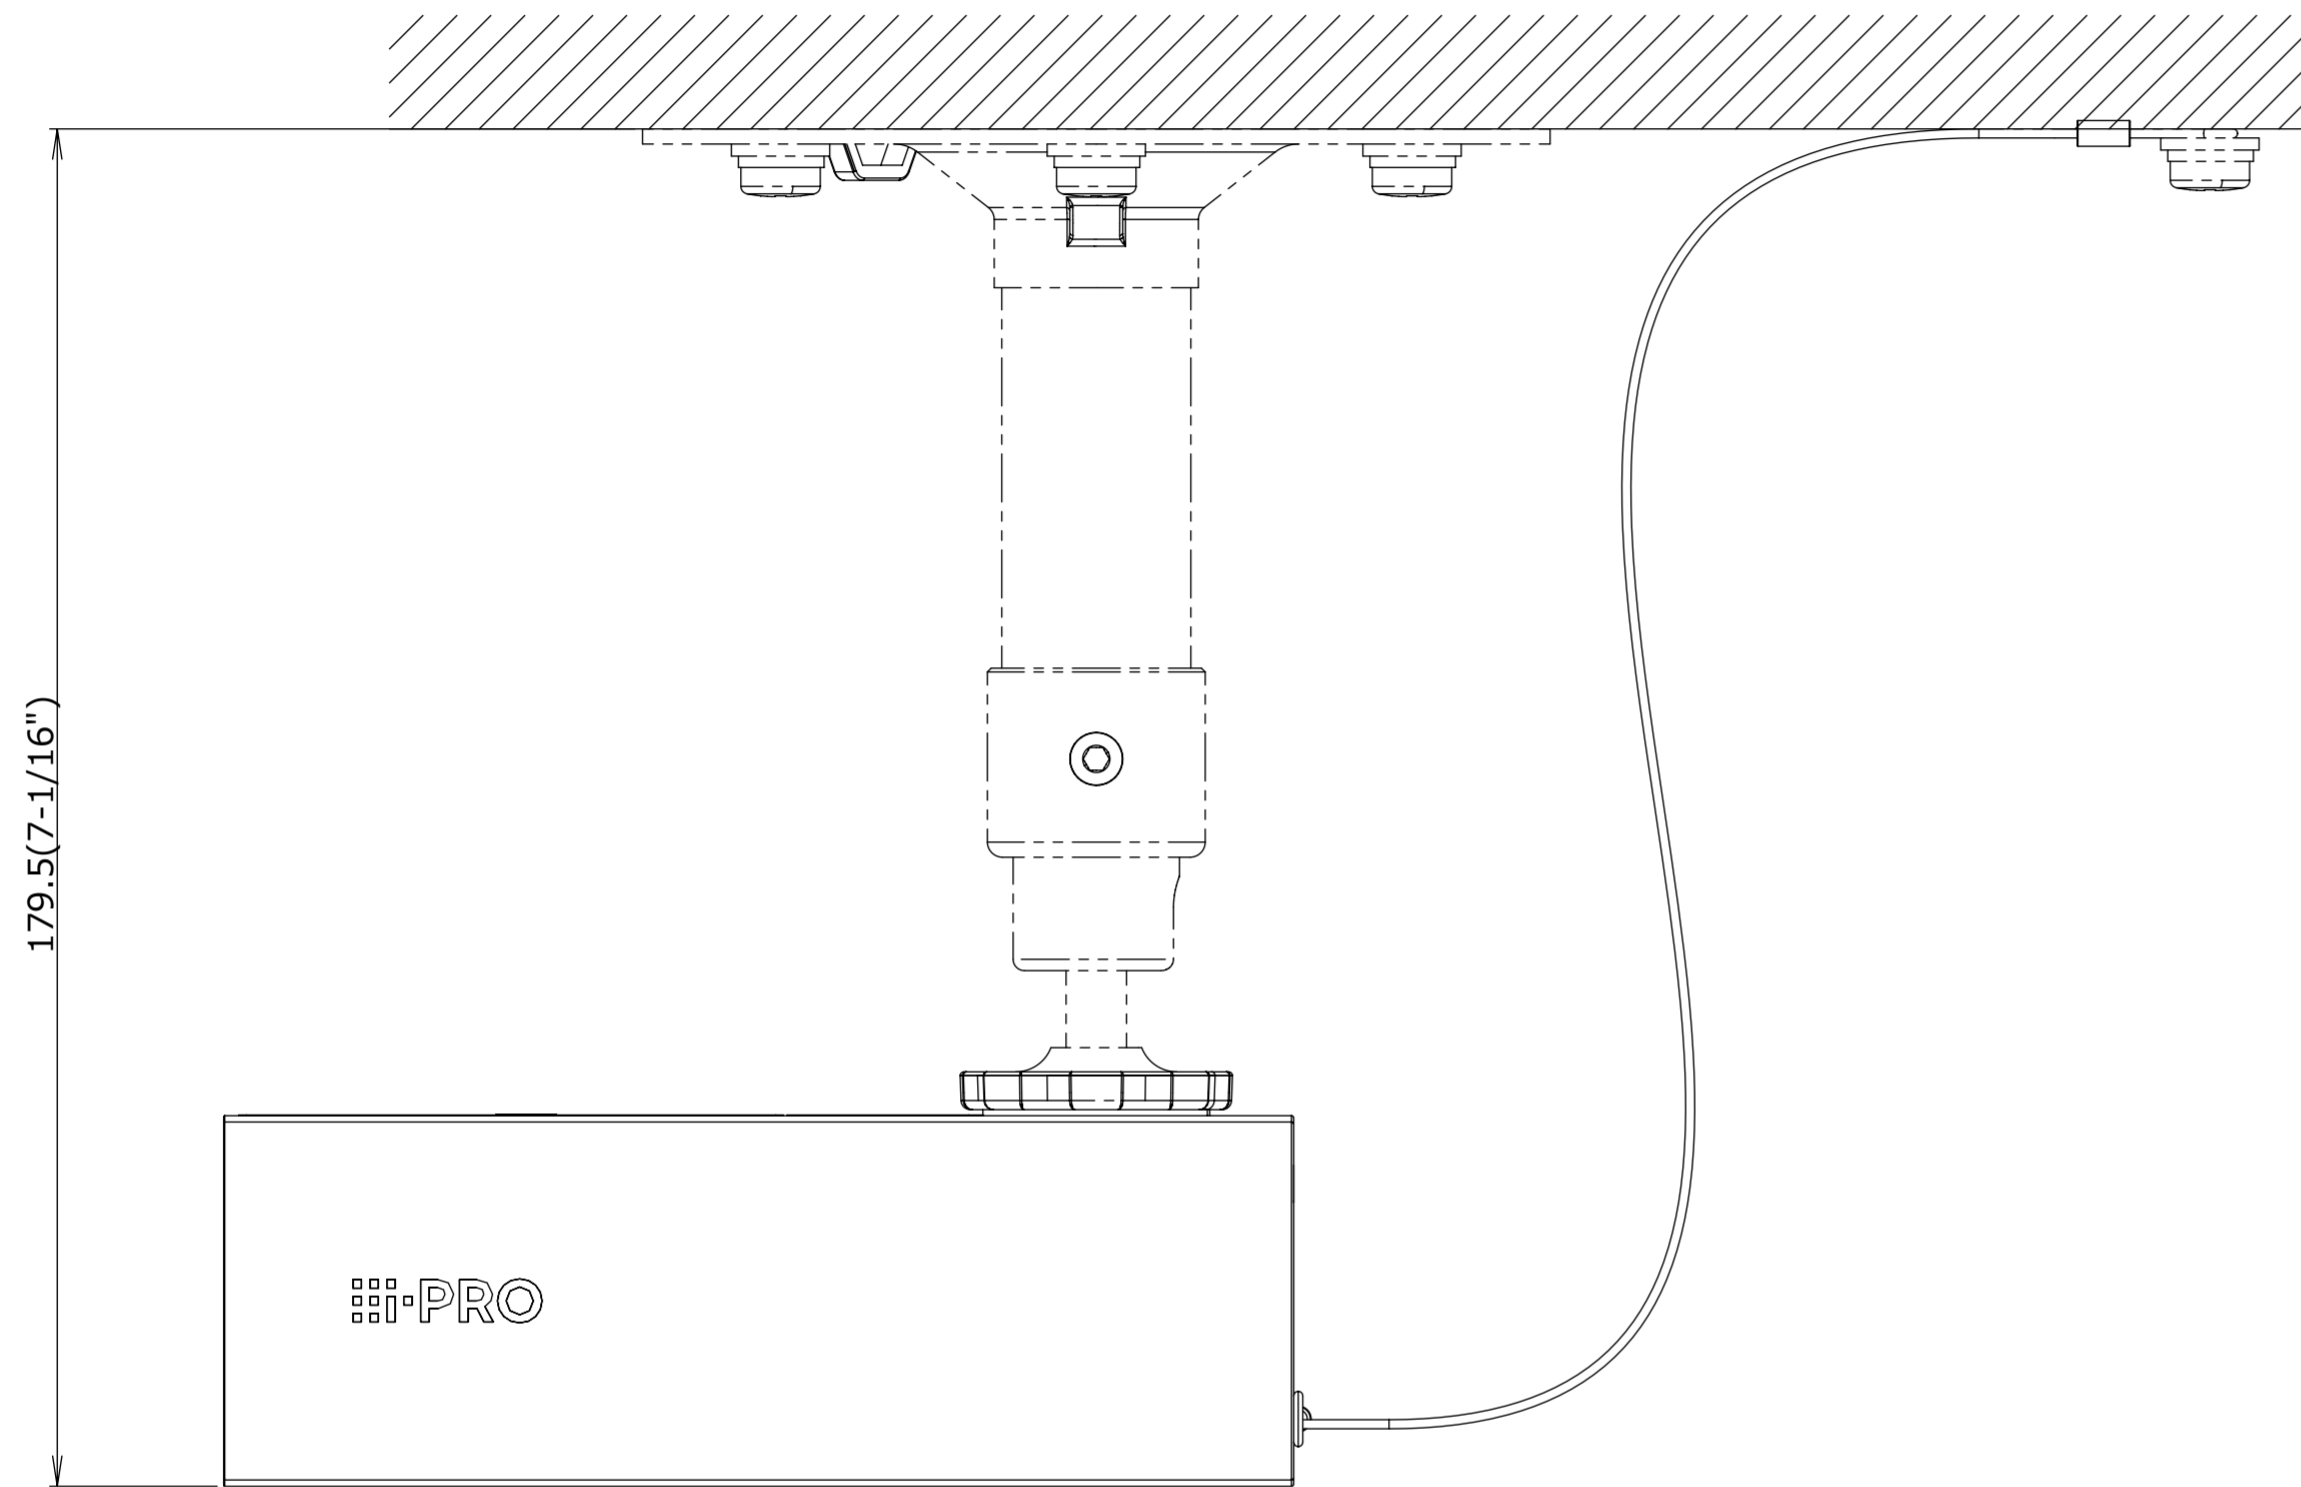

Slide cover open

Mass : Approx. 250 g {0.56 lbs}

S=2:1

S=2:1

S=1:1

金具との組み合わせ例  
Example of combination with bracket

Attach to WV-QCL102\*\*

Attach to WV-QLR100\*\*

Unit:mm