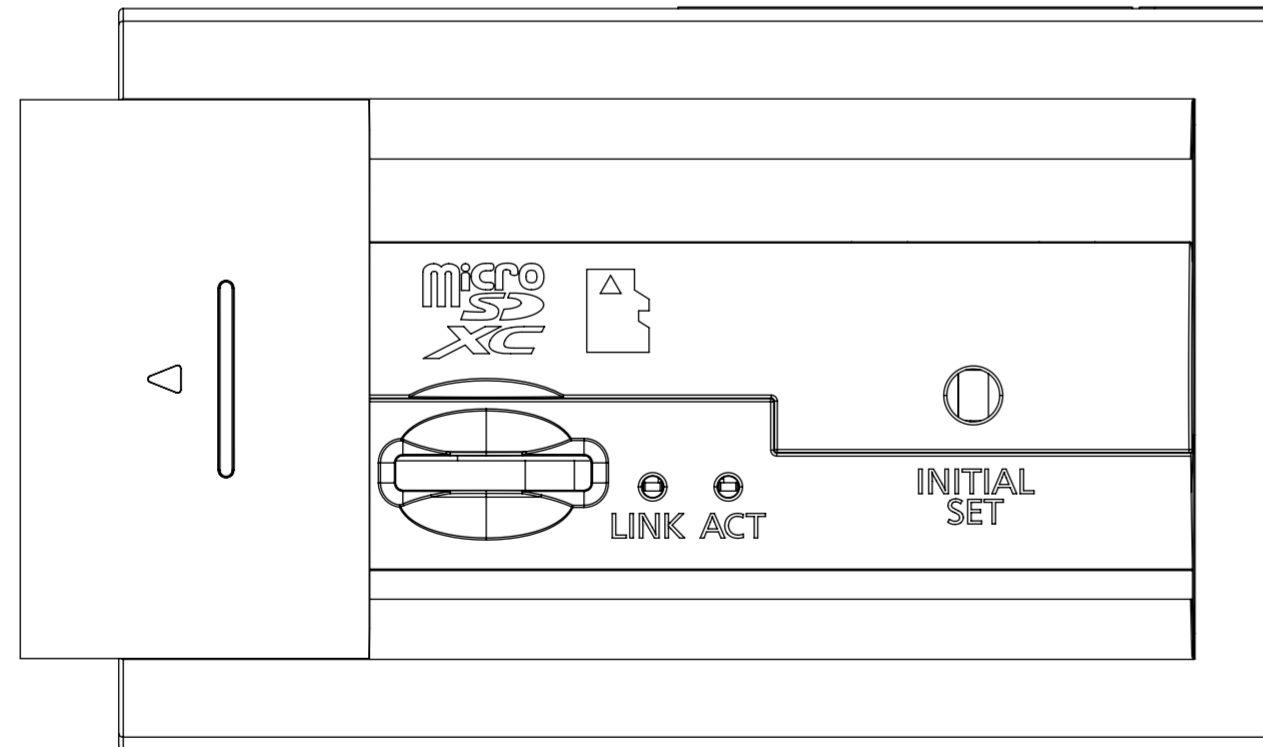

Slide cover open

Mass : Approx. 250 g {0.56 lbs}

S=2:1

S=2:1

S=1:1

金具との組み合わせ例  
Example of combination with bracket

Attach to WV-QCL102\*\*

Attach to WV-QLR100\*\*

Unit:mm