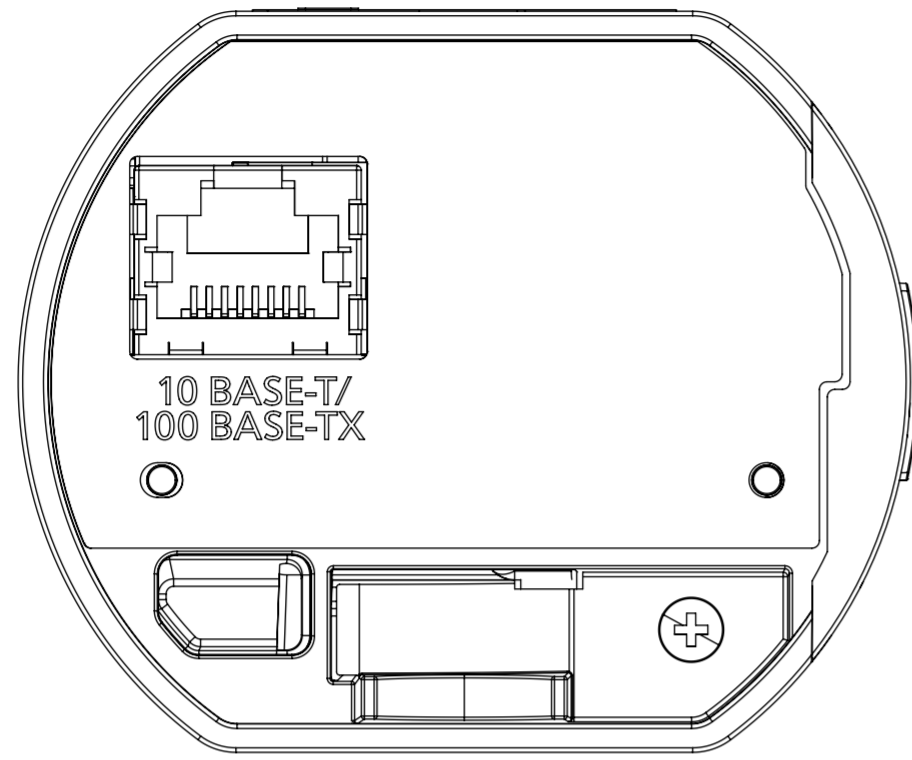

Slide cover open

Mass : Approx. 250 g {0.56 lbs}

S=2:1

S=2:1

S=1:1

金具との組み合わせ例  
Example of combination with bracket

Attach to WV-QCL102\*\*

Attach to WV-QLR100\*\*

Unit:mm