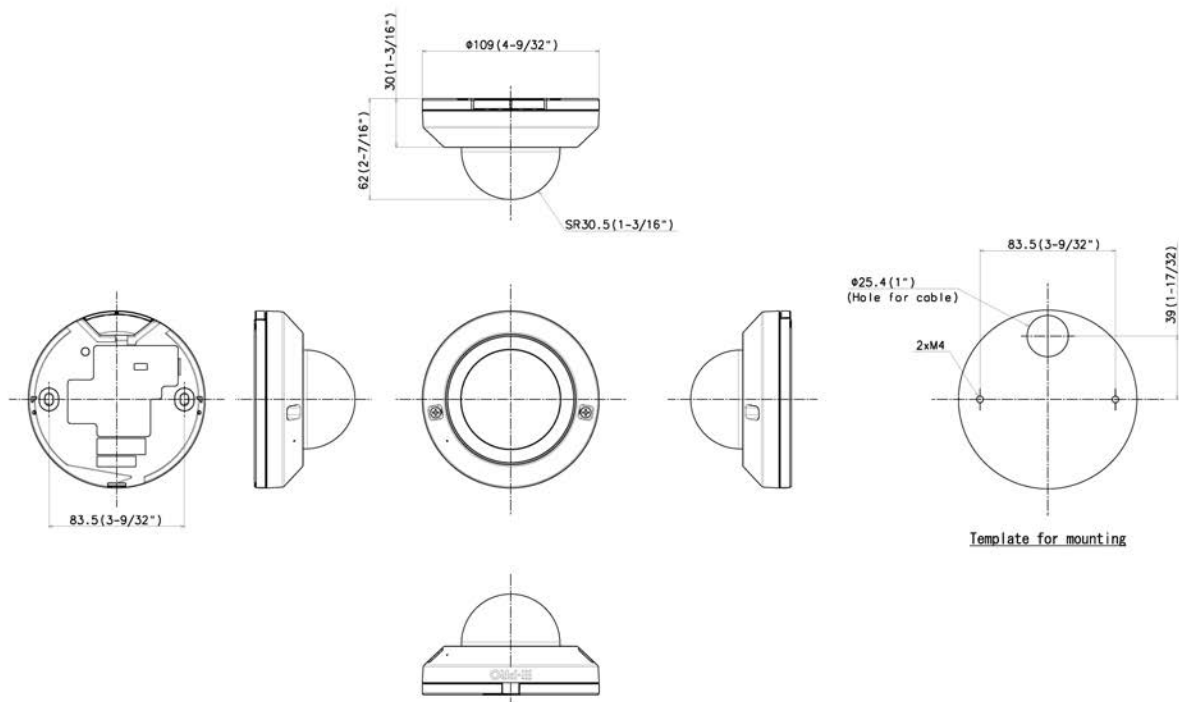

# APPEARANCE

Mass : Approx. 270 g (0.60 lbs)