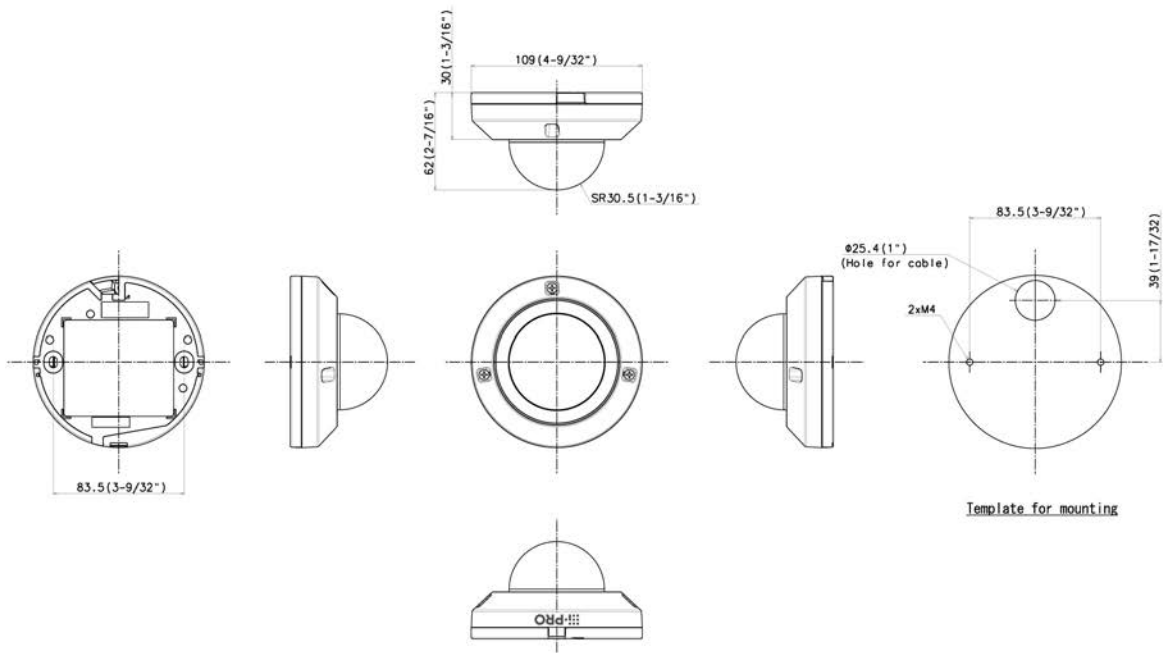

WV-QJB502-W
Mount Bracket

WV-QJB500-W
Mount Bracket

WV-QCN500-W
Mount Bracket

WV-QCL101-W
Mount Bracket

WV-QCL100-W
Mount Bracket

WV-QAT502-W
Gangbox Adapter

WV-QDC500S
Dome Cover

APPEARANCE