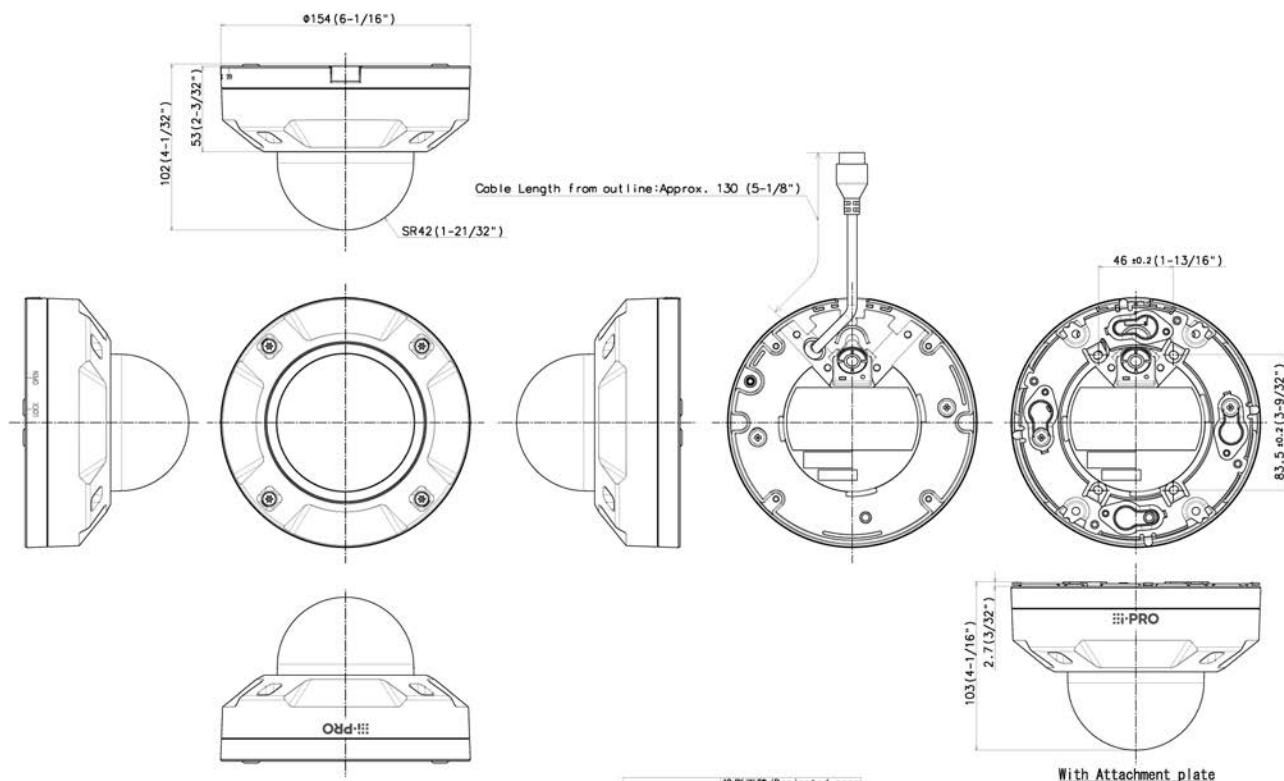

WV-QCL101-W  
Mount Bracket

WV-QCL100-W  
Mount Bracket

WV-QAT501-W  
Attachment Pipe  
Bracket

WV-QAT500-W  
Attachment pipe

WV-Q105A  
Mount Bracket

PPRM35AW  
Parapet Mount Bracket

WV-CW7SN  
Dome cover

WV-CW7S  
Dome cover

## APPEARANCE

投影面積/Projected area  
 側面図/Side-view 0.011 (m<sup>2</sup>)  
 Mass : Approx. 1.0 kg (2.21 lbs)  
 (When using the Attachment plate)

Unit:mm