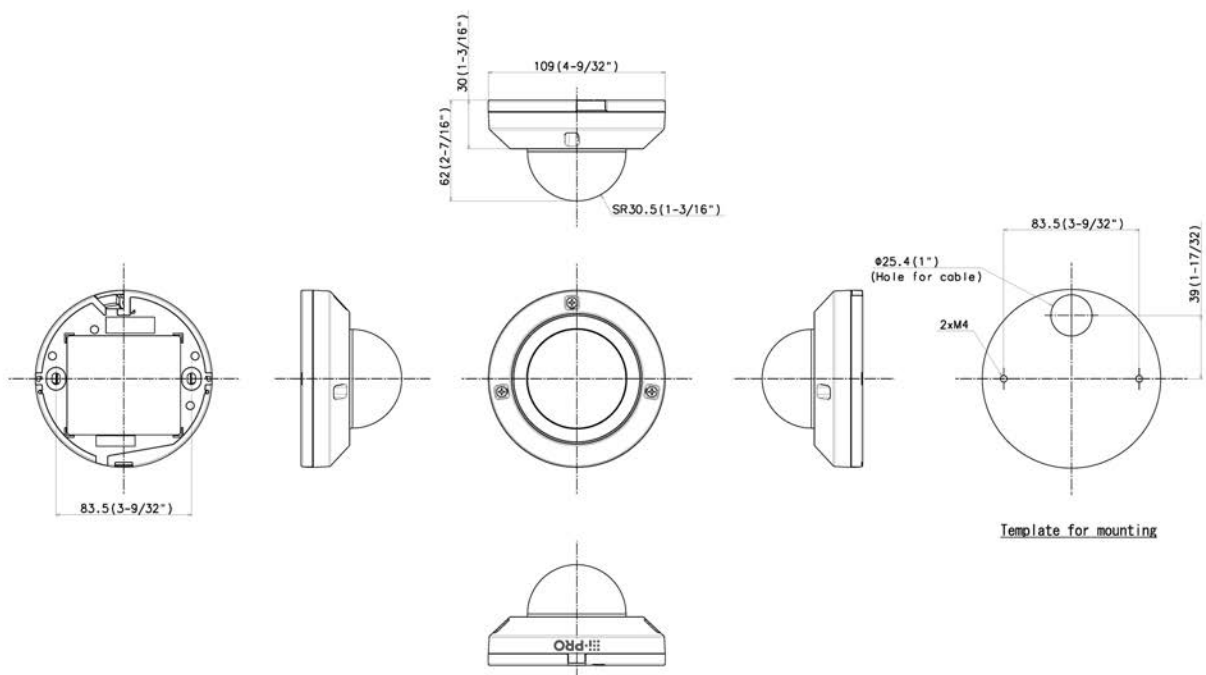

WV-QJB502-W
Mount Bracket

WV-QJB500-W
Mount Bracket

WV-QCN500-W
Mount Bracket

WV-QCL101-W
Mount Bracket

WV-QCL100-W
Mount Bracket

WV-QAT502-W
Gangbox Adapter

WV-QDC500S
Dome Cover

APPEARANCE