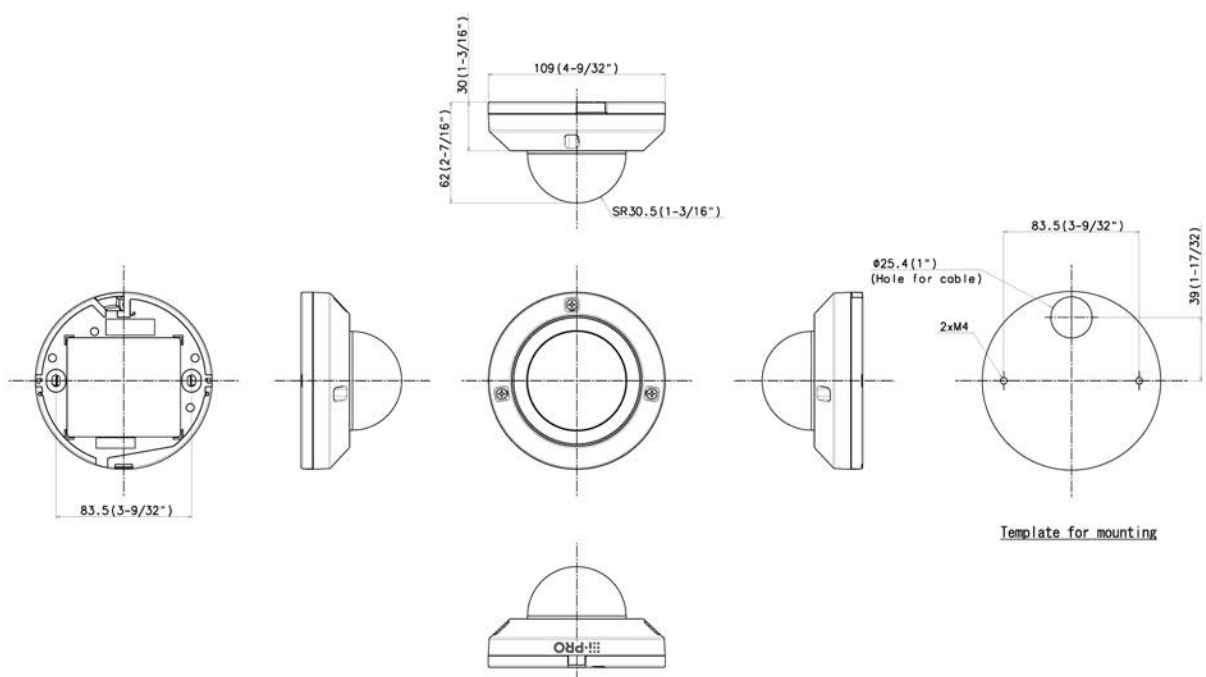

PAPM4W
Pole Mount Bracket

PACA4W
Corner Mount Adapter
Bracket

WV-QDC500S
Dome Cover

APPEARANCE

Mass : Approx. 250 g [0.55 lbs]