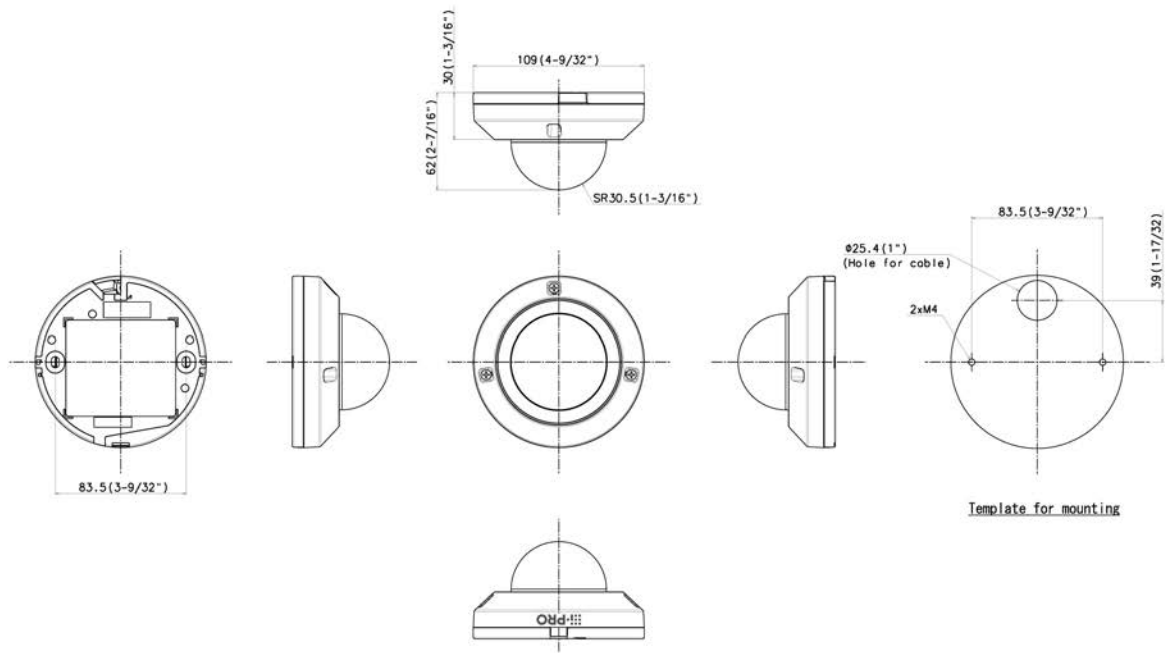

WV-QCL100-W
Mount Bracket

WV-QAT502-W
Gangbox Adapter

WV-QDC500S
Dome Cover

APPEARANCE

Mass : Approx. 250 g (0.55 lbs)