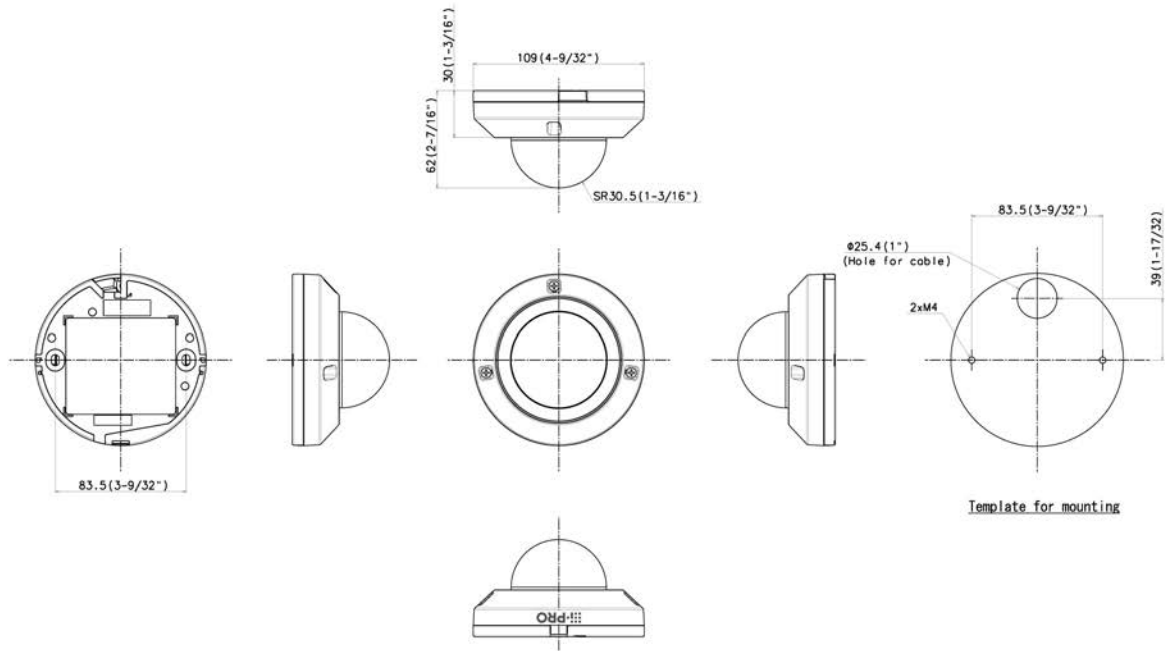

# APPEARANCE

Mass : Approx. 250 g (0.55 lbs)

Unit: mm