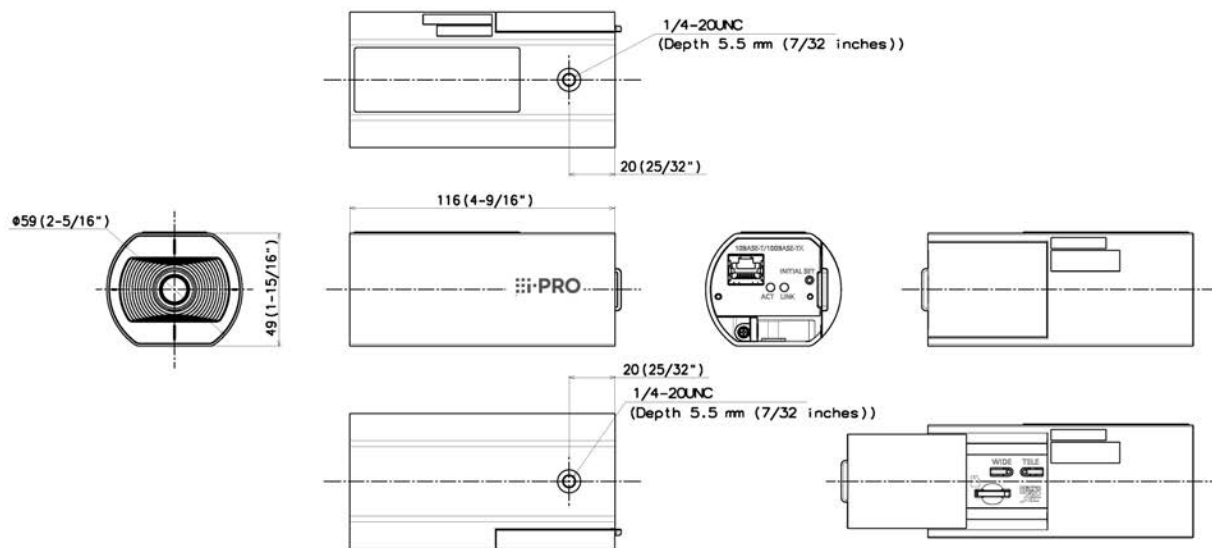

APPEARANCE

Mass : Approx. 200 g [0.44 lbs]

Unit:mm