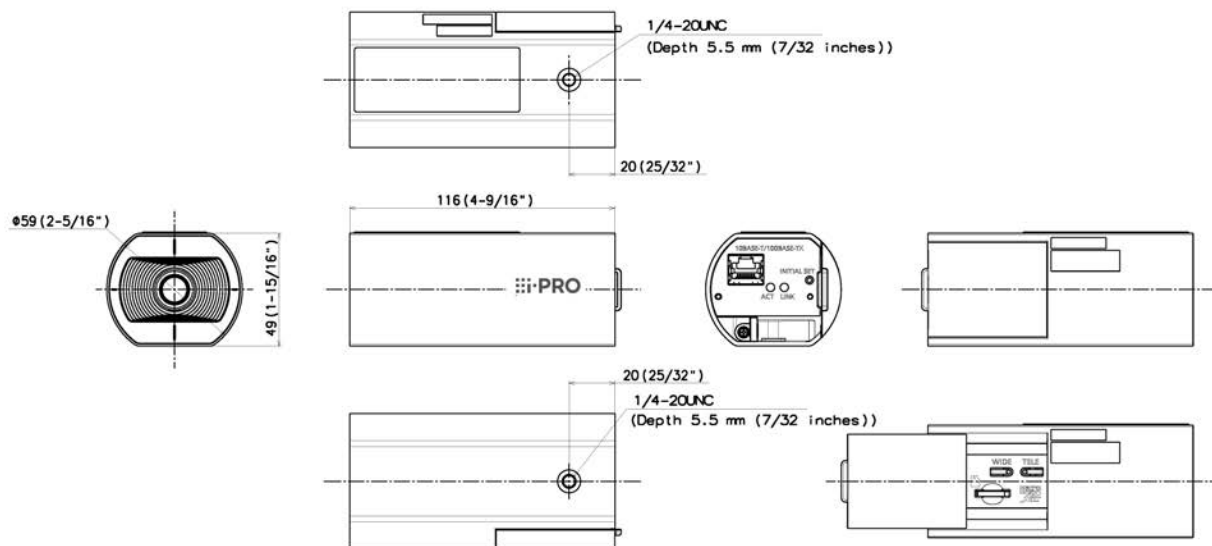

APPEARANCE

Mass : Approx. 155 g [0.34 lbs]

Unit : mm