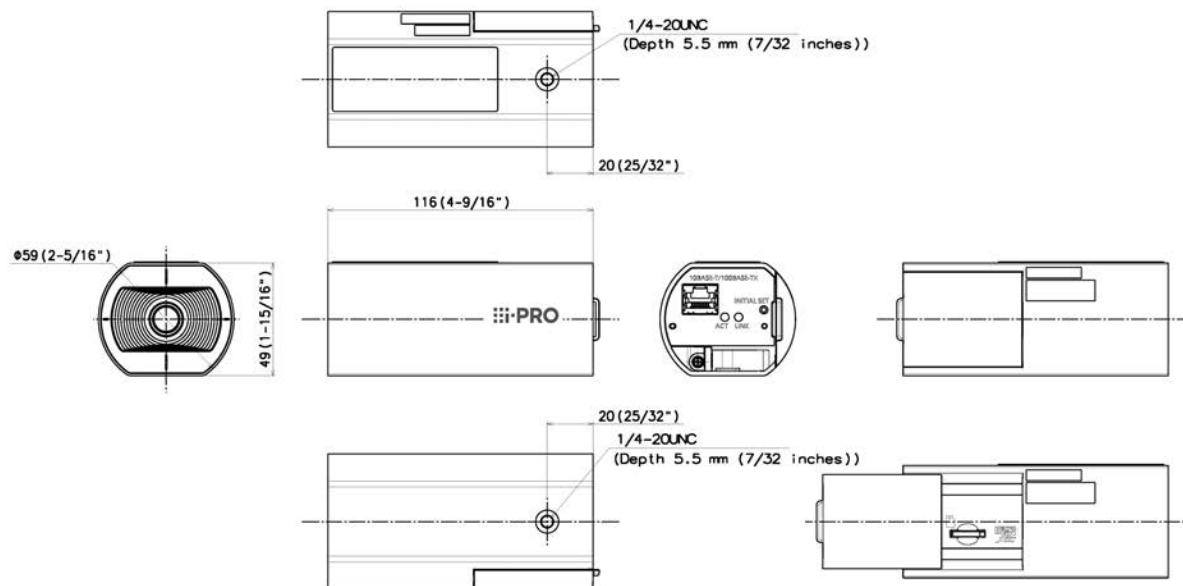

## APPEARANCE

Mass : Approx. 150 g [0.33 lbs]

Unit:mm