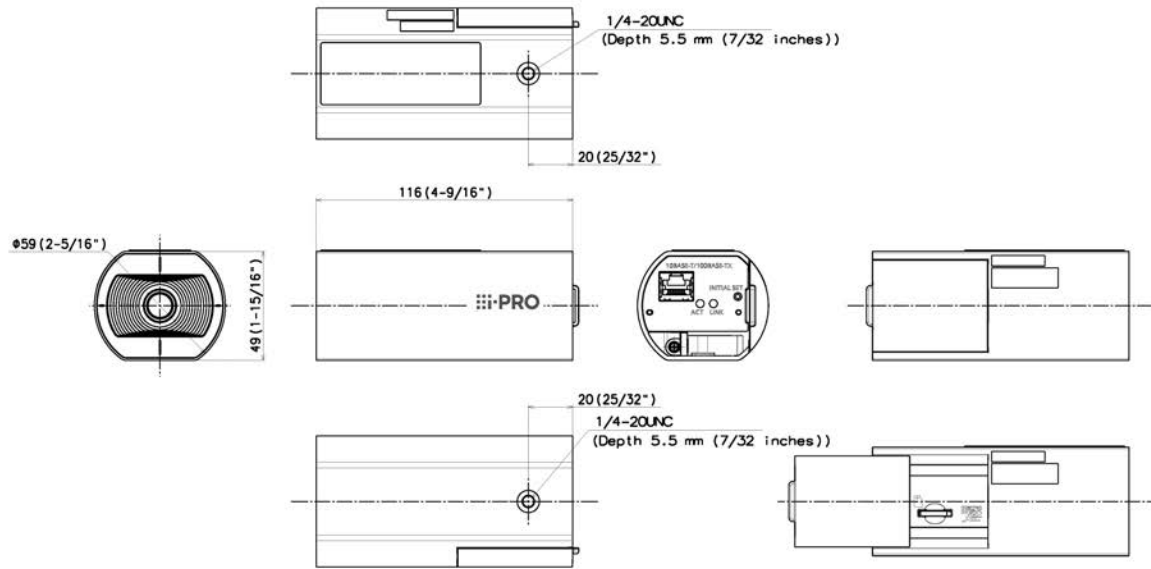

APPEARANCE

Mass : Approx. 150 g [0.33 lbs]

Unit : mm