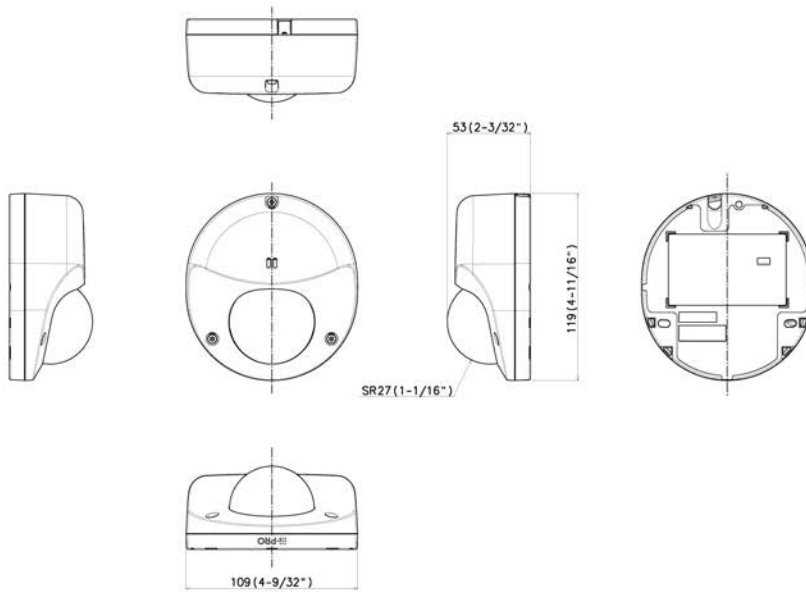

WV-QPL500-W
Mount Bracket

WV-QWL500-W
Mount Bracket

APPEARANCE

Mass : Approx. 550 g [1.21 lbs]