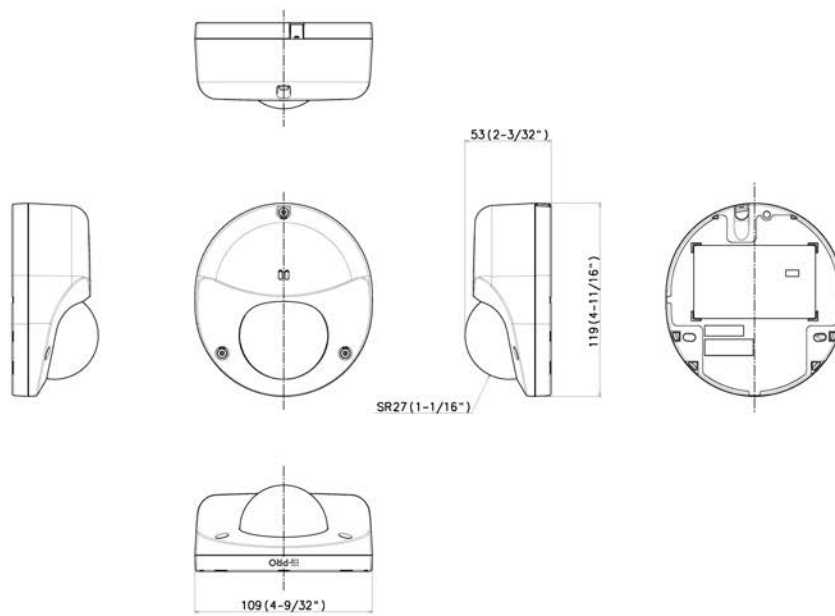

WV-QJB500-W  
Mount Bracket

WV-QJB502A-W  
Mount Bracket

WV-QPL500-W  
Mount Bracket

WV-QWL500-W  
Mount Bracket

# APPEARANCE

Mass : Approx. 550 g (1.21 lbs)

Unit:mm