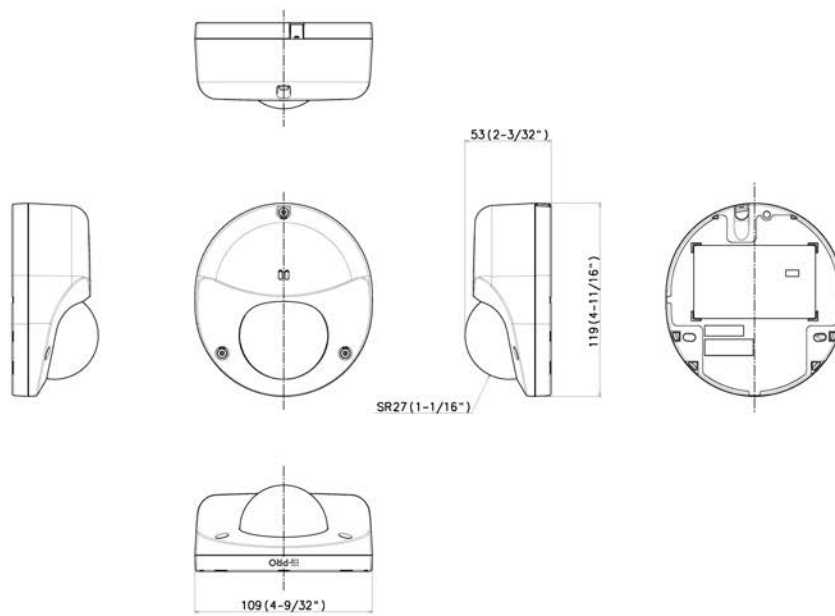

WV-QCL101-W
Mount Bracket

WV-QCN500-W
Mount Bracket

WV-QJB500-W
Mount Bracket

WV-QJB502A-W
Mount Bracket

WV-QPL500-W
Mount Bracket

WV-QWL500-W
Mount Bracket

APPEARANCE

Mass : Approx. 550 g (1.21 lbs)

Unit: mm