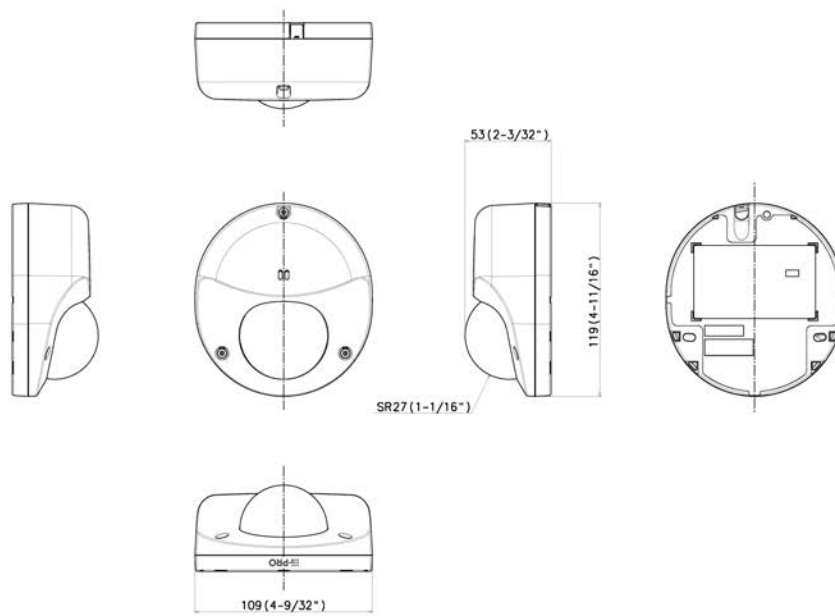

APPEARANCE

Mass : Approx. 550 g (1.21 lbs)