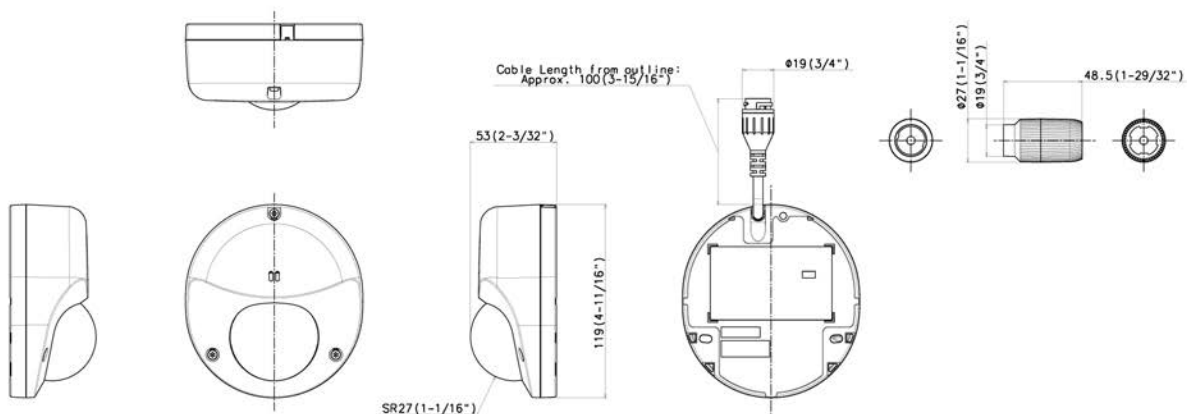

WV-SDB064G
i-PRO SD Memory Card

WV-SDB032G
i-PRO SD Memory Card

WV-QDC505C
Dome Cover

APPEARANCE

	投影面積/Projected area
正面圖/Front-view	0.005 (m ²)
側面圖/Side-view	0.005 (m ²)
Mass : Approx. 550 g (1.21 lbs)	

Unit:mm