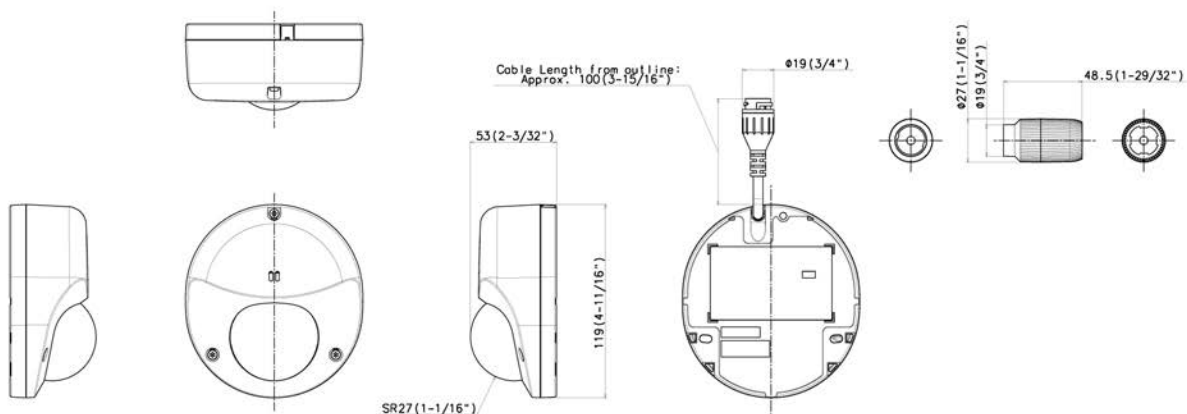

# APPEARANCE

	投影面積/Projected area
正面圖/Front-view	0.005 (m <sup>2</sup> )
側面圖/Side-view	0.005 (m <sup>2</sup> )
Mass : Approx. 550 g (1.21 lbs)	

Unit:mm