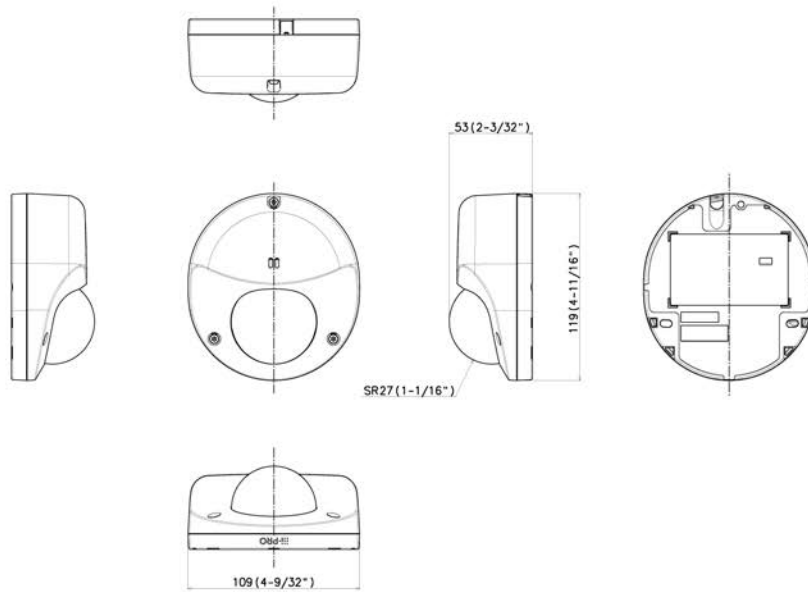

WV-QAT502-W
Gangbox Adapter

WV-QCN500-W
Mount Bracket

WV-QJB500-W
Mount Bracket

WV-QJB502A-W
Mount Bracket

WV-QPL500-W
Mount Bracket

WV-QWL500-W
Mount Bracket

APPEARANCE

Mass : Approx. 550 g [1.21 lbs]