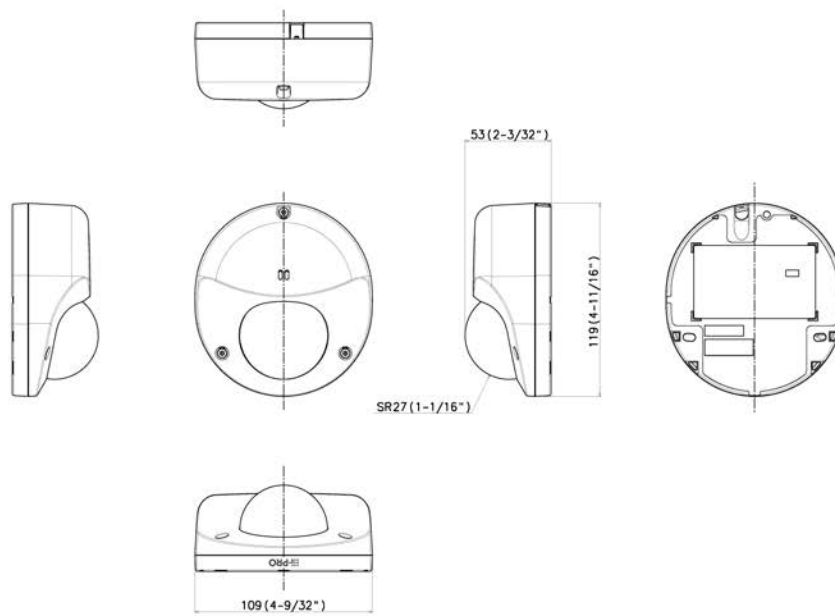

WV-QJB500-W
Mount Bracket

WV-QJB502A-W
Mount Bracket

WV-QPL500-W
Mount Bracket

WV-QWL500-W
Mount Bracket

APPEARANCE

Mass : Approx. 550 g (1.21 lbs)