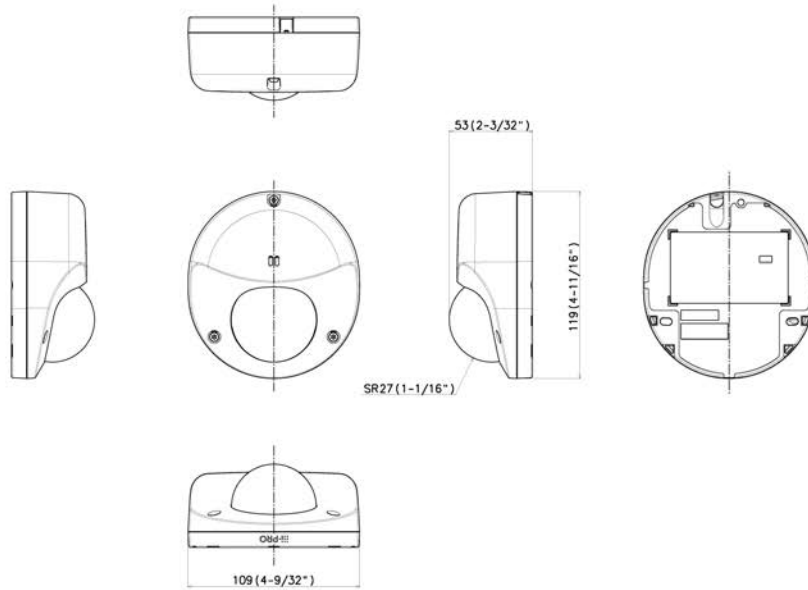

# APPEARANCE

Mass : Approx. 550 g [1.21 lbs]