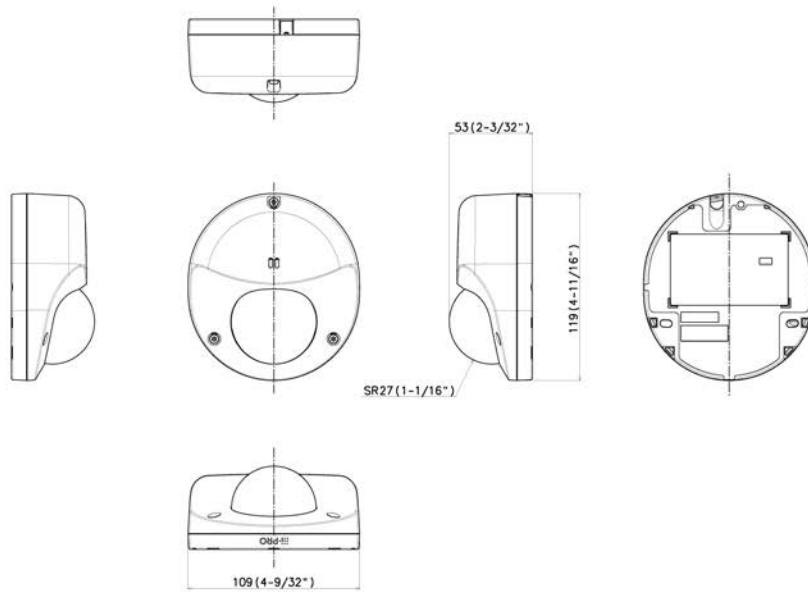

WV-QAT502-W
Gangbox Adapter

WV-QCN500-W
Mount Bracket

WV-QJB500-W
Mount Bracket

WV-QJB502A-W
Mount Bracket

WV-QPL500-W
Mount Bracket

WV-QWL500-W
Mount Bracket

APPEARANCE

Mass : Approx. 550 g [1.21 lbs]

Unit : mm