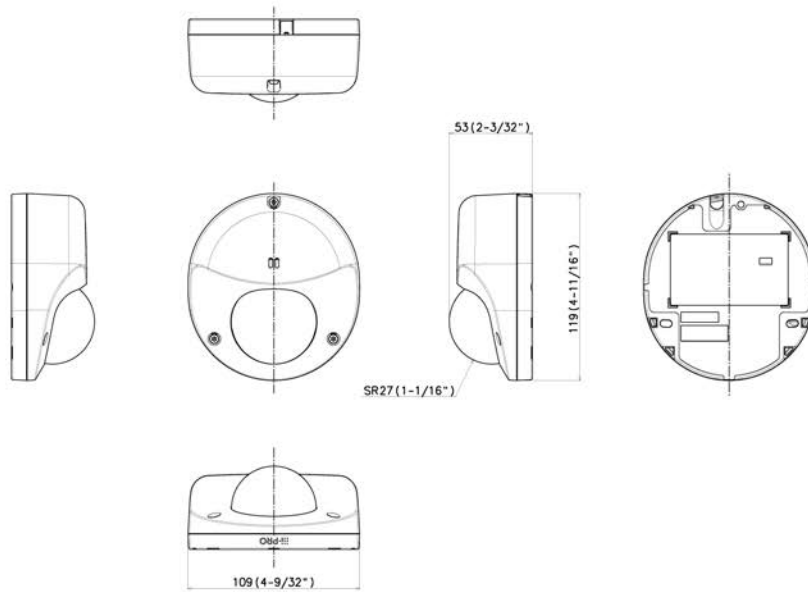

WV-QAT502-W
Gangbox Adapter

WV-QCN500-W
Mount Bracket

WV-QJB500-W
Mount Bracket

WV-QJB502A-W
Mount Bracket

WV-QPL500-W
Mount Bracket

WV-QWL500-W
Mount Bracket

APPEARANCE

Mass : Approx. 550 g (1.21 lbs)