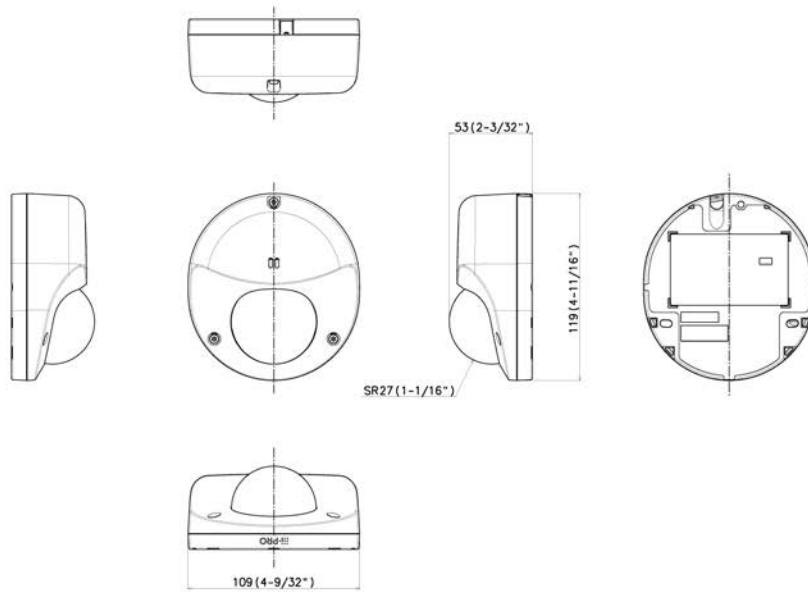

WV-QJB500-W
Mount Bracket

WV-QJB502A-W
Mount Bracket

WV-QPL500-W
Mount Bracket

WV-QWL500-W
Mount Bracket

APPEARANCE

Mass : Approx. 550 g [1.21 lbs]