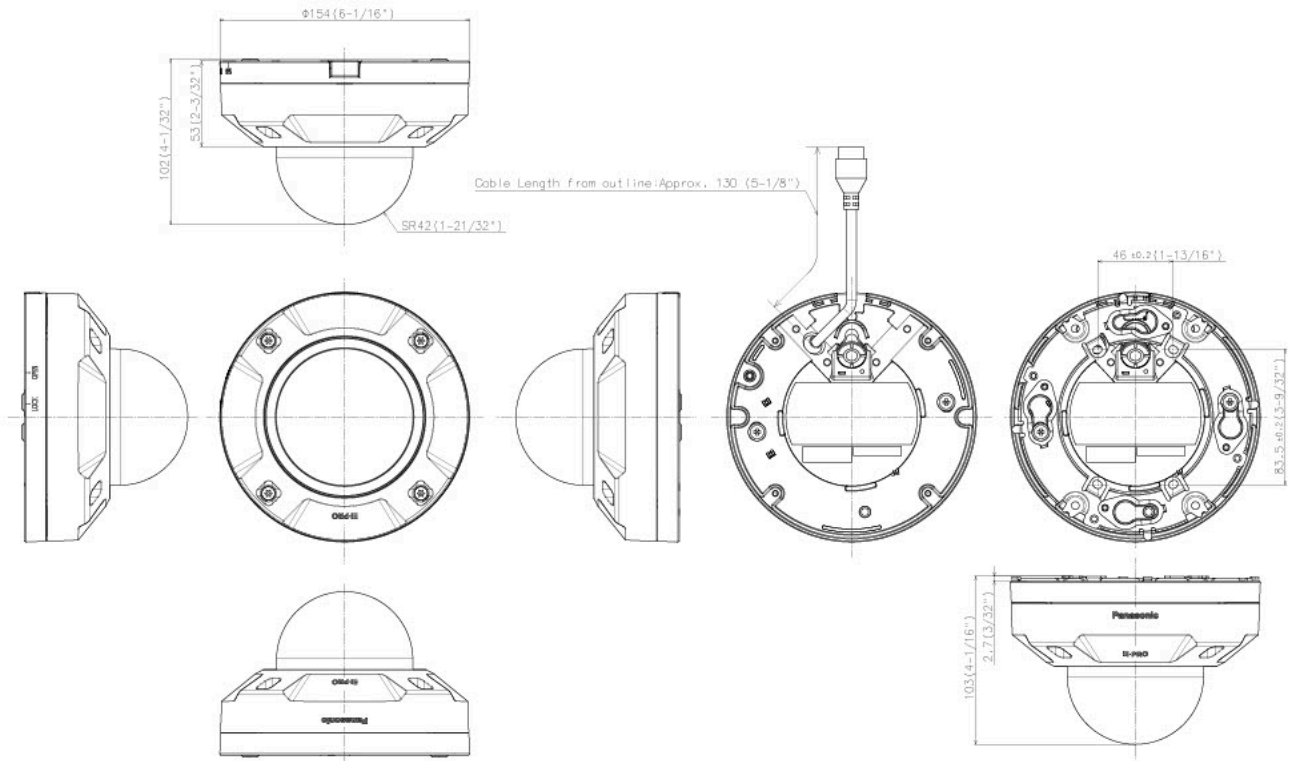

WV-QCN500-W
Mount Bracket

WV-QCL501-W
Mount Bracket

WV-QCL101-W
Mount Bracket

WV-QCL100-W
Mount Bracket

WV-QAT501-W
Attachment Pipe
Bracket

WV-QAT500-W
Attachment pipe

WV-Q105A
Mount Bracket

PWM485W
Wall Mount and Shroud

PS485AW
Shroud

PPRM35AW
Parapet Mount Bracket

PAPM4W
Pole Mount Bracket

PACA4W
Corner Mount Adapter
Bracket

WV-CW7SN
Dome cover

WV-CW7S
Dome cover

WV-CW7CN
Dome cover

APPEARANCE

側面図/Side-view	投影面積/Projected area
	0.011 (㎡)
Mass : Approx. 1.0 kg (2.21 lbs) (When using the Attachment plate)	

With Attachment plate
WV-U2542LA