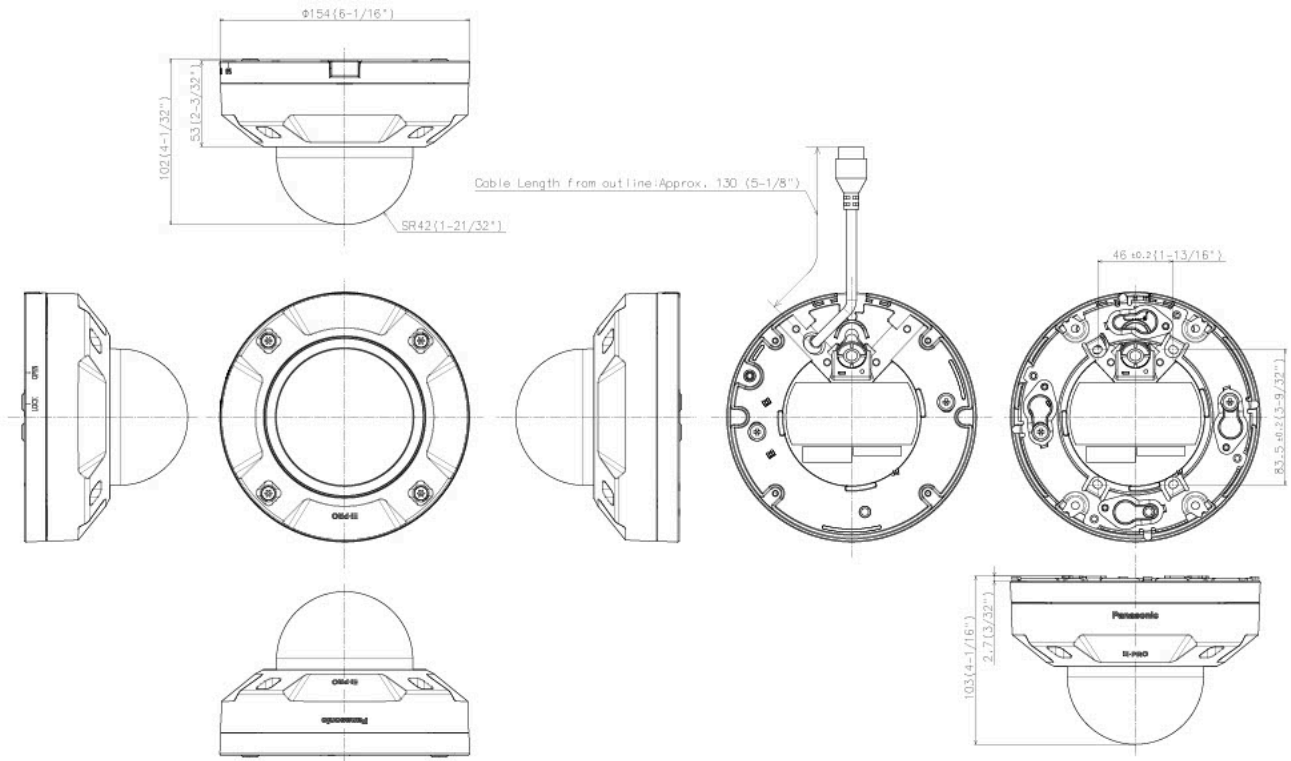

WV-QCL101-W  
Mount Bracket

WV-QCL100-W  
Mount Bracket

WV-QAT501-W  
Attachment Pipe  
Bracket

WV-QAT500-W  
Attachment pipe

WV-Q105A  
Mount Bracket

PWM485W  
Wall Mount and Shroud

PS485AW  
Shroud

PPRM35AW  
Parapet Mount Bracket

PAPM4W  
Pole Mount Bracket

PACA4W  
Corner Mount Adapter  
Bracket

WV-CW7SN  
Dome cover

WV-CW7S  
Dome cover

WV-CW7CN  
Dome cover

# APPEARANCE

側面図/Side-view	投影面積/Projected area 0.011 (m <sup>2</sup> )
Mass : Approx. 1.0 kg (2.21 lbs) (When using the Attachment plate)	

**With Attachment plate**  
WV-U2532LA