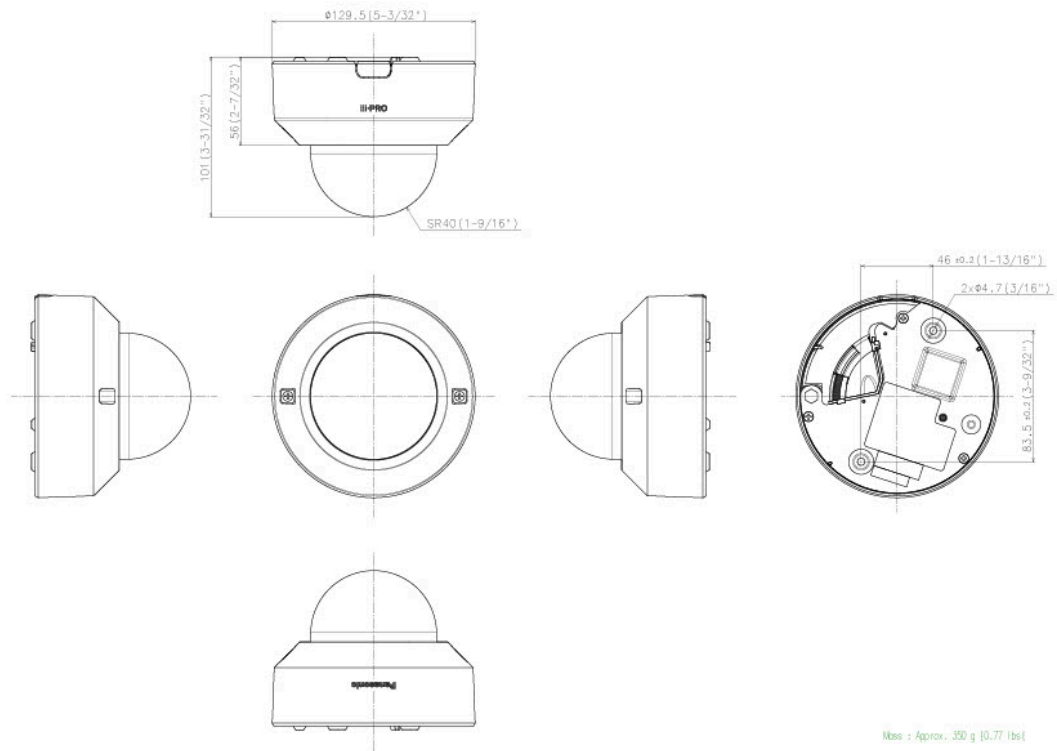

APPEARANCE

Mass : Approx. 350 g (10.77 lbs)
WV-U2132LA