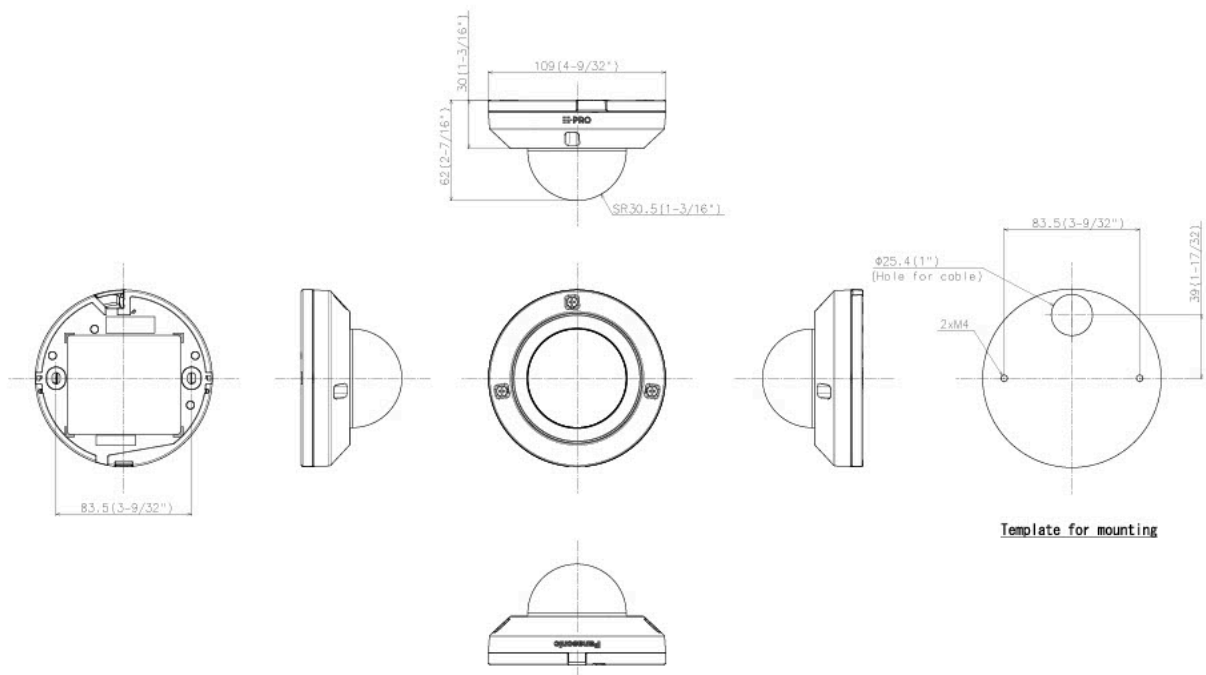

APPEARANCE

Mass : Approx. 250 g (0.55 lbs)

WV-U2130LA