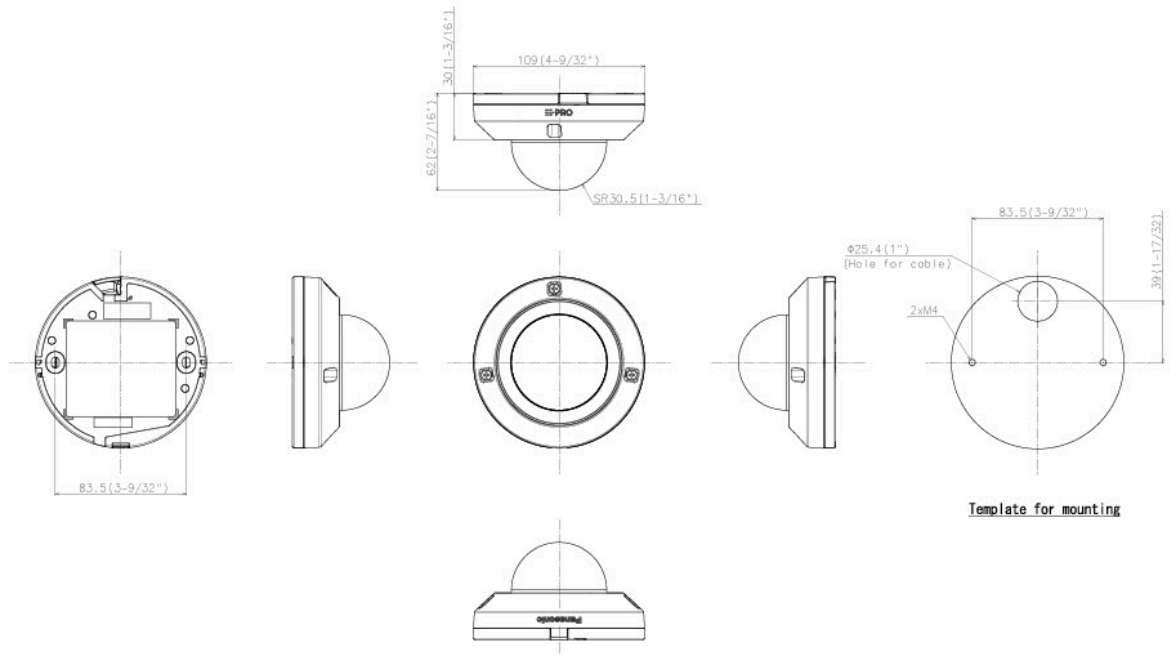

APPEARANCE

Mass : Approx. 250 g (0.55 lbs)

WV-U2130LA