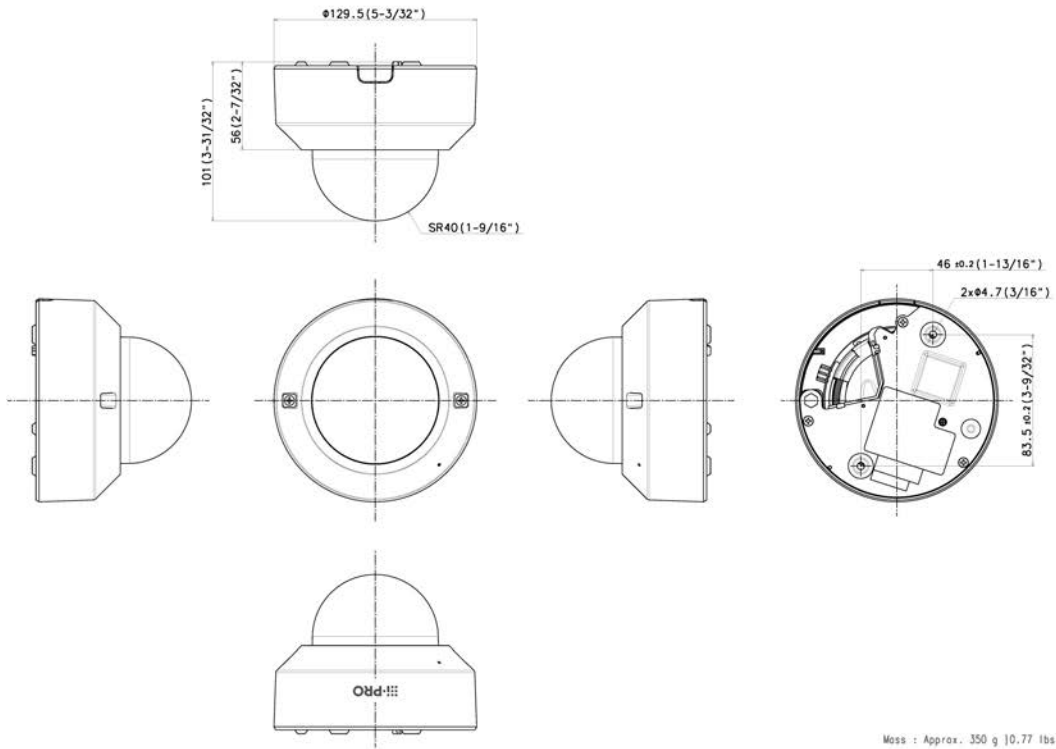

WV-QSR501-W
Mount Bracket

WV-QWL500-W
Mount Bracket

WV-QWL501-W
Mount Bracket

APPEARANCE

Mass : Approx. 350 g | 0.77 lbs |

Unit : mm