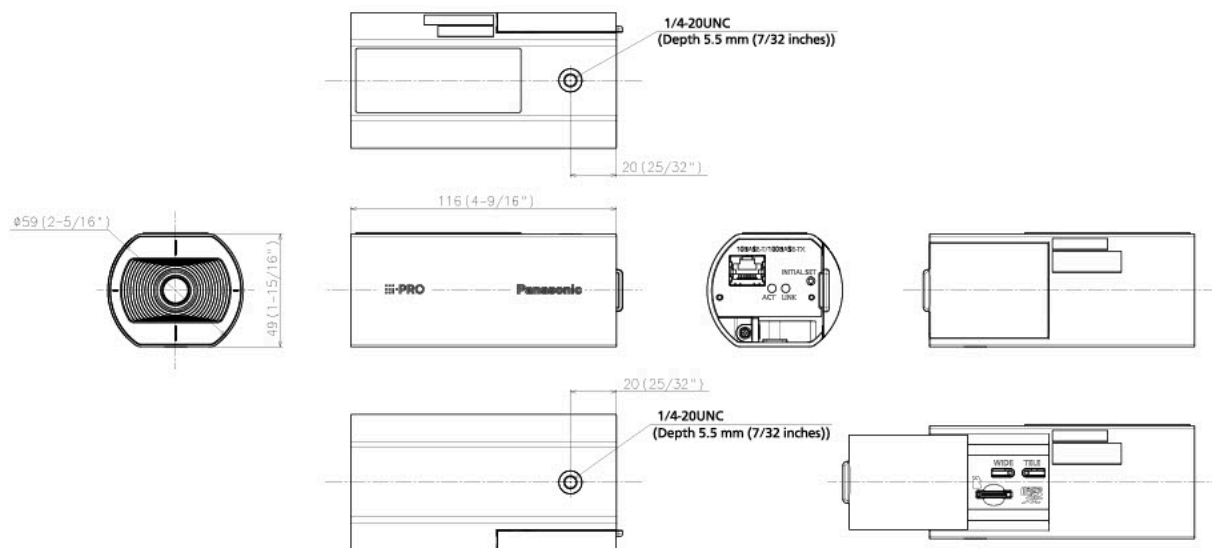

APPEARANCE

Mass : Approx. 200 g [0.44 lbs]

WV-U1142A