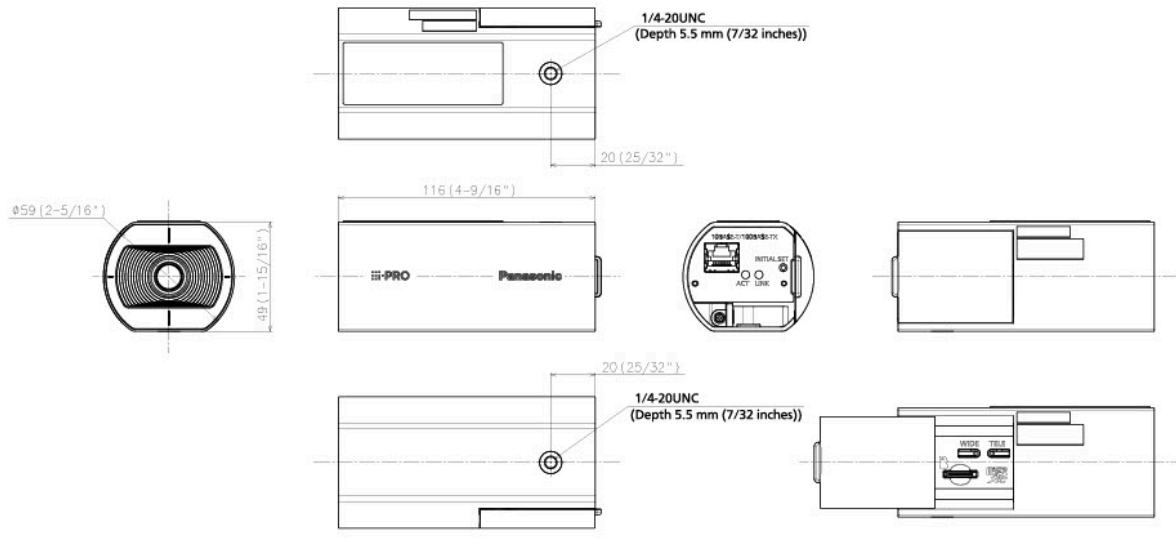

APPEARANCE

Mass : Approx. 200 g {0.44 lbs}

WV-U1142A