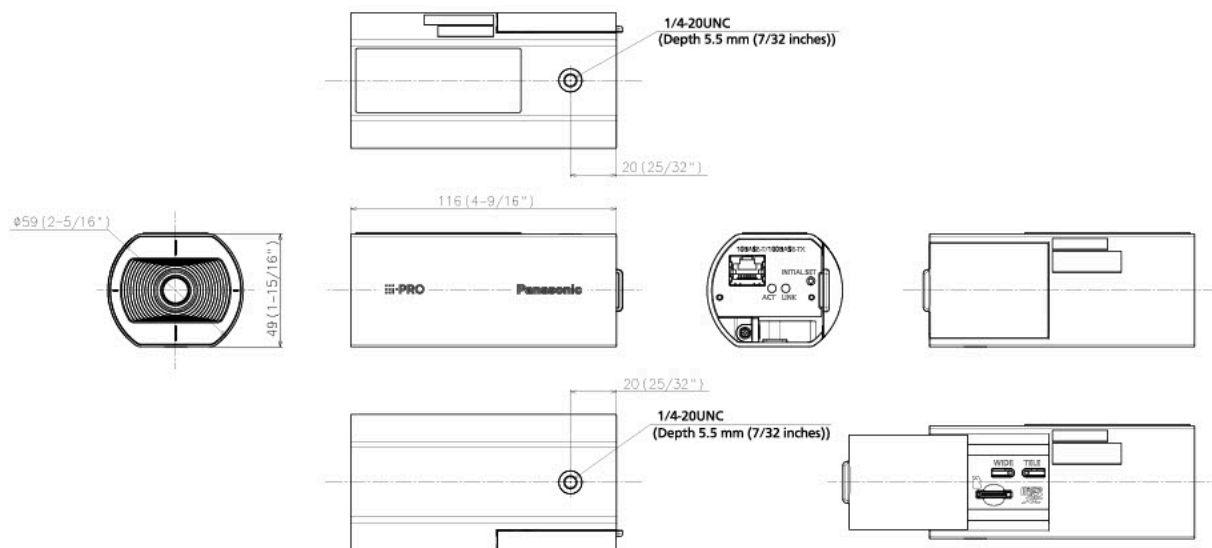

APPEARANCE

Mass : Approx. 155 g (0.34 lbs)

WV-U1132A