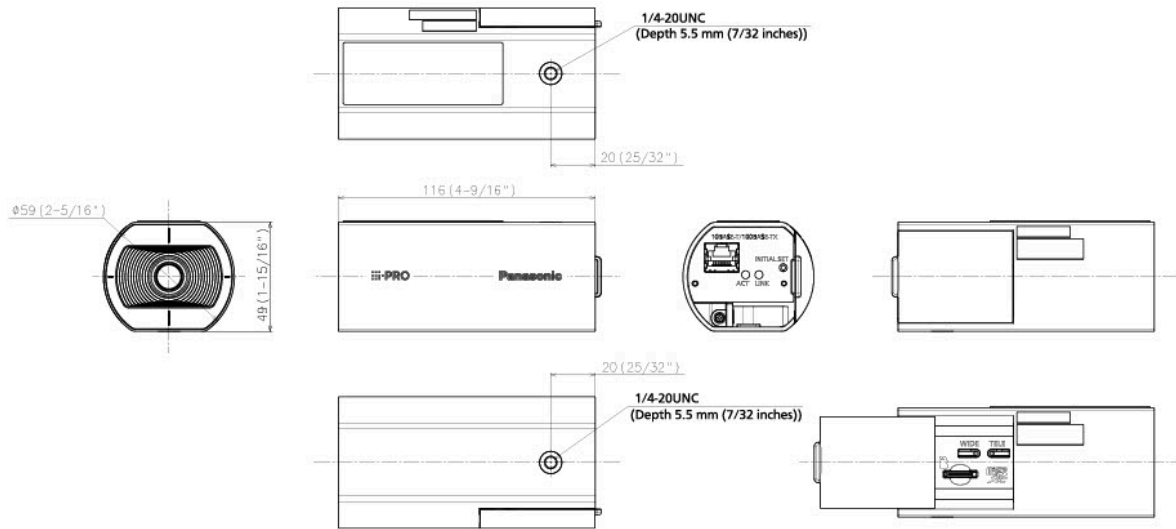

APPEARANCE

Mass : Approx. 155 g {0.34 lbs}

WV-U1132A