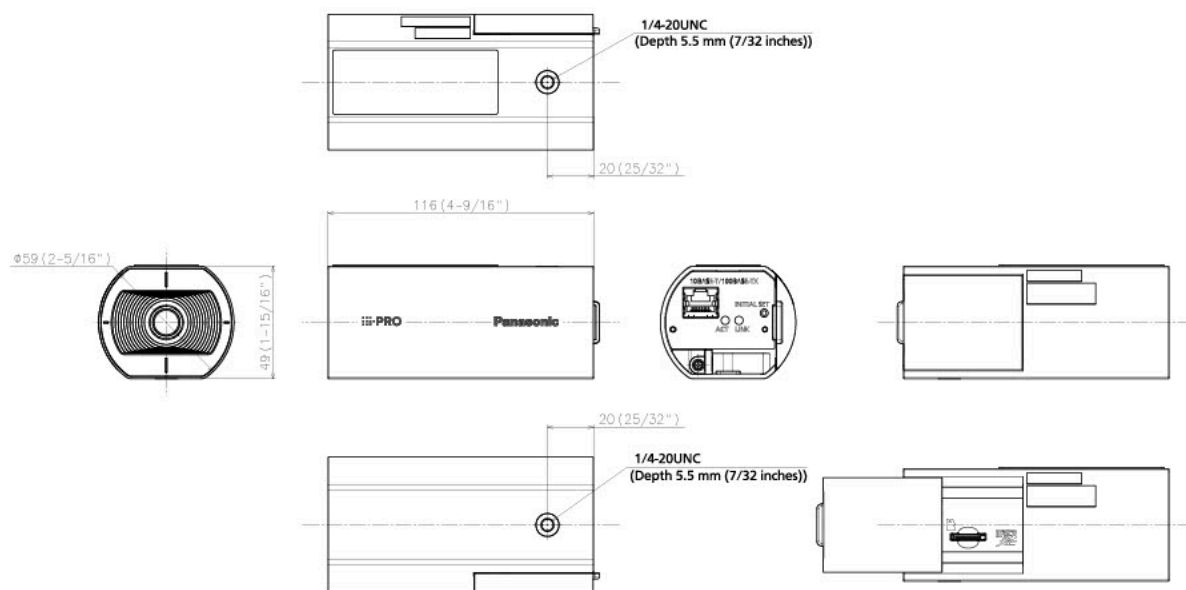

General	
Safety	UL (UL60950-1), c-UL (CSA C22.2 No.60950-1), CE, IEC60950-1
EMC	FCC (Part15 ClassA), ICES003 ClassA, EN55032 ClassB, EN55035
Power Source and Power Consumption	PoE (IEEE802.3af compliant) Device: DC48 V 80 mA, Approx. 3.8 W (Class 2 device)
Ambient Operating Temperature	-10 °C to +50 °C (+14 °F to +122 °F) {Power On range: 0 °C to +50 °C (+32°F to +122 °F)}
Ambient Operating Humidity	10 to 90 % (no condensation)
Dimensions *Installing using the base bracket	59 mm (W) x 49 mm (H) x 116 mm (D) {2-5/16 inches (W) x 1-15/16 inches (H) x 4-9/16 inches (D)} (excluding side cover)
Mass (approx.)	150 g {0.33 lbs.}
Finish	Main body : PC / ABS resin, i-PRO white

# APPEARANCE

Mass : Approx. 150 g (0.33 lbs)

WW-U1130A