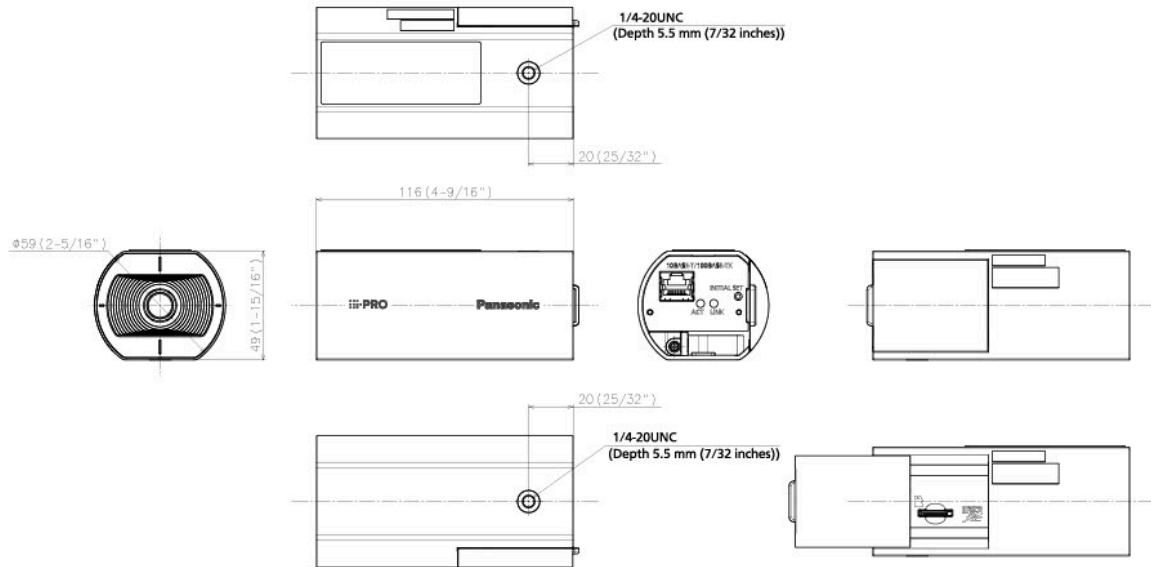

APPEARANCE

Mass : Approx. 150 g {0.33 lbs}

WV-U1130A