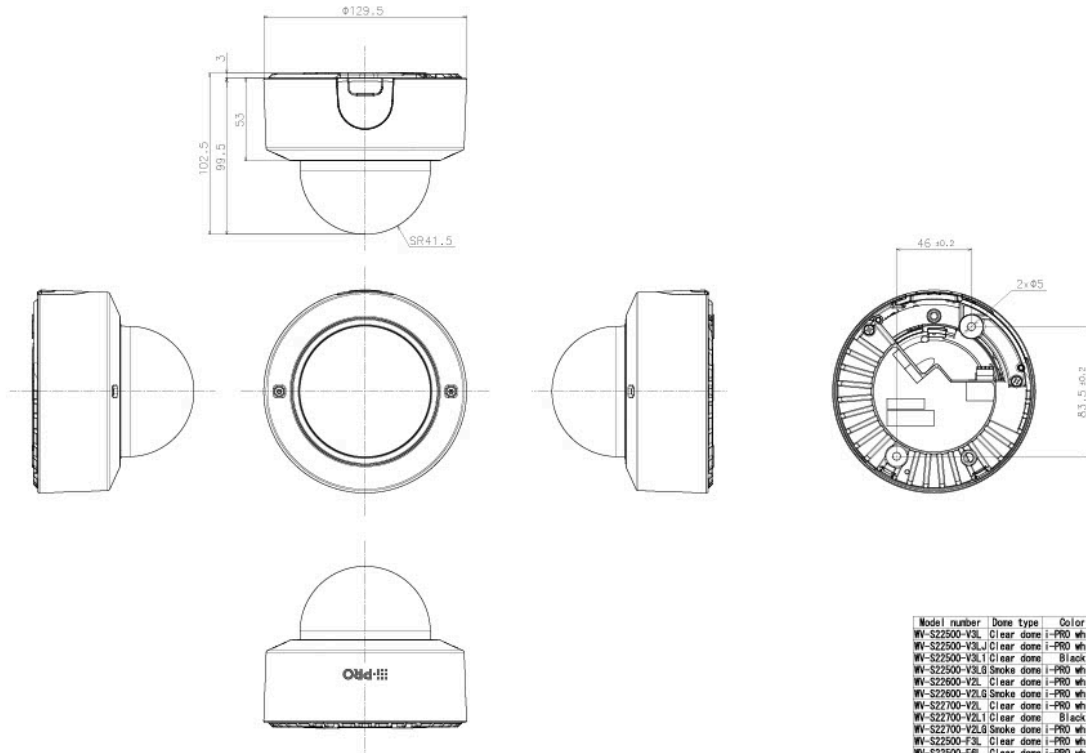

APPEARANCE

Mass : Approx. 800 g (1.77 lbs)