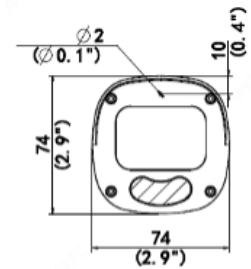

Overview

- 4MP (2688 x 1520)
- True WDR 120dB
- 2.8mm to 12mm Motorized Lens
- Built-in Mic
- IR, IP67 Rated

Technical Specifications

Device	
Image Sensor:	1/3", 4.0 Megapixel, Progressive Scan, CMOS
Min Illumination:	Color: 0.003Lux (F1.6, AGC ON) 0Lux with IR on
Shutter Time:	Auto/Manual, 1 ~ 1/100000s
Lens:	2.8 ~ 12mm, AF Automatic Focusing and Motorized Zoom Lens
WDR:	120dB
Angle of View:	H: 102.79°~ 30.86°, V: 54.50°~ 17.49°, O: 106.94°~35.49°
Angle Adjustment:	Pan: 0° ~ 360° Tilt: 0° ~ 90° Rotate: 0° ~ 360°
3-Axis Adjustment:	Yes
Day & Night:	IR-cut filter with auto switch (ICR)
IR Range:	Up to 50m (164ft) IR range
Compression Standard	
Video Compression:	Ultra 265, H.265, H.264, MJPEG
Video Bit Rate:	128 Kbps~16 Mbps
Tri-Stream:	Yes
Analytics:	Cross line, Intrusion (Based on Human Body Detection) Motion Detection, Tampering Alarm, Audio detection
Image	
Max. Image Resolution:	2688 x 1520
Frame Rate:	25fps (2688 x 1520)
ROI Codec:	Up to 8 Areas
Image Setting:	White Balance, Digital Noise Reduction, Smart IR, Flip, HLC, BLC