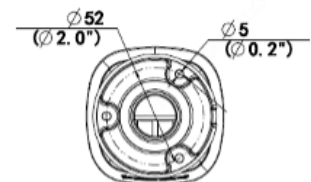

Overview

- 4MP (2688 x 1520)
- True WDR 120dB
- 2.8mm to 12mm Motorized Lens
- Built-in Mic
- IR, IP67 Rated

Technical Specifications

Device	
Image Sensor:	1/3", 4.0 Megapixel, Progressive Scan, CMOS
Min Illumination:	Color: 0.003Lux (F1.6, AGC ON) 0Lux with IR on
Shutter Time:	Auto/Manual, 1 ~ 1/100000s
Lens:	2.8 ~ 12mm, AF Automatic Focusing and Motorized Zoom Lens
WDR:	120dB
Angle of View:	H: 102.79°~ 30.86°, V: 54.50°~ 17.49°, O: 106.94°~35.49°
Angle Adjustment:	Pan: 0° ~ 360° Tilt: 0° ~ 90° Rotate: 0° ~ 360°
3-Axis Adjustment:	Yes
Day & Night:	IR-cut filter with auto switch (ICR)
IR Range:	Up to 50m (164ft) IR range
Compression Standard	
Video Compression:	Ultra 265, H.265, H.264, MJPEG
Video Bit Rate:	128 Kbps~16 Mbps
Tri-Stream:	Yes
Analytics:	Cross line, Intrusion (Based on Human Body Detection) Motion Detection, Tampering Alarm, Audio detection
Image	
Max. Image Resolution:	2688 x 1520
Frame Rate:	25fps (2688 x 1520)
ROI Codec:	Up to 8 Areas
Image Setting:	White Balance, Digital Noise Reduction, Smart IR, Flip, HLC, BLC