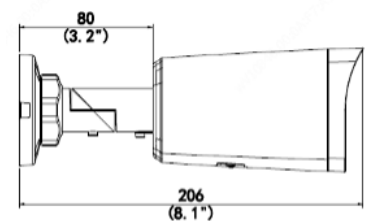

Overview

- 4MP (2688 x 1520)
- True WDR 120dB
- 2.8mm to 12mm Motorized Lens
- Built-in Mic
- IR, IP67 Rated

Technical Specifications

Device	
Image Sensor:	1/3", 4.0 Megapixel, Progressive Scan, CMOS
Min Illumination:	Color: 0.003Lux (F1.6, AGC ON) 0Lux with IR on
Shutter Time:	Auto/Manual, 1 ~ 1/100000s
Lens:	2.8 ~ 12mm, AF Automatic Focusing and Motorized Zoom Lens
WDR:	120dB
Angle of View:	H: 102.79°~ 30.86°, V: 54.50°~ 17.49°, O: 106.94°~35.49°
Angle Adjustment:	Pan: 0° ~ 360° Tilt: 0° ~ 90° Rotate: 0° ~ 360°
3-Axis Adjustment:	Yes
Day & Night:	IR-cut filter with auto switch (ICR)
IR Range:	Up to 50m (164ft) IR range
Compression Standard	
Video Compression:	Ultra 265, H.265, H.264, MJPEG
Video Bit Rate:	128 Kbps~16 Mbps
Tri-Stream:	Yes
Analytics:	Cross line, Intrusion (Based on Human Body Detection) Motion Detection, Tampering Alarm, Audio detection
Image	
Max. Image Resolution:	2688 x 1520
Frame Rate:	25fps (2688 x 1520)
ROI Codec:	Up to 8 Areas
Image Setting:	White Balance, Digital Noise Reduction, Smart IR, Flip, HLC, BLC