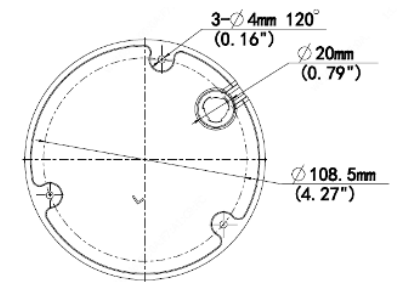

## Overview

- 4MP (2688 x 1520)
- True WDR 120dB
- 2.8mm to 12mm Motorized Lens
- Built-in Mic
- IR, IP67, IK10 Rated

## Technical Specifications

Device	
Image Sensor:	1/3", 4.0 megapixel, progressive scan, CMOS
Min Illumination:	Color: 0.003Lux (F1.6, AGC ON)   0Lux with IR
Shutter Time:	Auto/Manual, 1 ~ 1/100000s
Lens:	2.8 ~ 12mm, AF automatic focusing and motorized zoom lens
WDR:	120dB
Angle of View:	H: 102.79°~ 30.86°, V: 54.50°~ 17.49°, O: 106.94°~35.49°
Angle Adjustment:	Pan: 3° ~ 360°   Tilt: 0° ~ 70°   Rotate: 3° ~ 360°
3-Axis Adjustment:	Yes
Day & Night:	IR-cut filter with auto switch (ICR)
IR Range:	Up to 40m (131ft) IR range
Compression Standard	
Video Compression:	Ultra 265, H.265, H.264, MJPEG
Video Bit Rate:	128 Kbps~16 Mbps
Tri-Stream:	Yes
Analytics:	Cross line, Intrusion (Based on Human Body Detection) Motion Detection, Tampering Alarm, Audio detection
Image	
Max. Image Resolution:	2688 x 1520
Frame Rate:	25fps (2688 x 1520)
ROI Codec:	Up to 8 Areas
Image Setting:	White Balance, Digital Noise Reduction, Smart IR, Flip, HLC, BLC