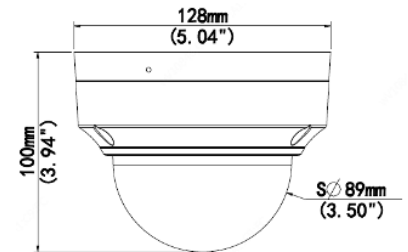

## Overview

- 4MP (2688 x 1520)
- True WDR 120dB
- 2.8mm to 12mm Motorized Lens
- Built-in Mic
- IR, IP67, IK10 Rated

## Technical Specifications

Device	
Image Sensor:	1/3", 4.0 megapixel, progressive scan, CMOS
Min Illumination:	Color: 0.003Lux (F1.6, AGC ON)   0Lux with IR
Shutter Time:	Auto/Manual, 1 ~ 1/100000s
Lens:	2.8 ~ 12mm, AF automatic focusing and motorized zoom lens
WDR:	120dB
Angle of View:	H: 102.79°~ 30.86°, V: 54.50°~ 17.49°, O: 106.94°~35.49°
Angle Adjustment:	Pan: 3° ~ 360°   Tilt: 0° ~ 70°   Rotate: 3° ~ 360°
3-Axis Adjustment:	Yes
Day & Night:	IR-cut filter with auto switch (ICR)
IR Range:	Up to 40m (131ft) IR range
Compression Standard	
Video Compression:	Ultra 265, H.265, H.264, MJPEG
Video Bit Rate:	128 Kbps~16 Mbps
Tri-Stream:	Yes
Analytics:	Cross line, Intrusion (Based on Human Body Detection) Motion Detection, Tampering Alarm, Audio detection
Image	
Max. Image Resolution:	2688 x 1520
Frame Rate:	25fps (2688 x 1520)
ROI Codec:	Up to 8 Areas
Image Setting:	White Balance, Digital Noise Reduction, Smart IR, Flip, HLC, BLC